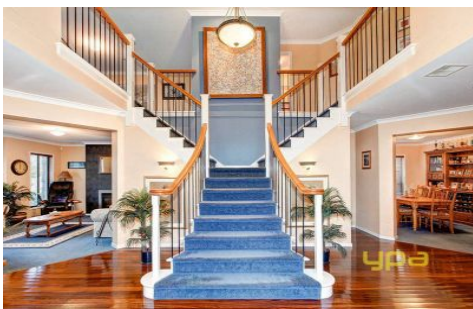

# ypa

3 Scherbourg Place HOPPERS CROSSING VIC

4  3  2 

**Building Size** : 47 sqm

**Land Size** : 740 sqm

**View** : <https://www.ypa.com.au/7359953>