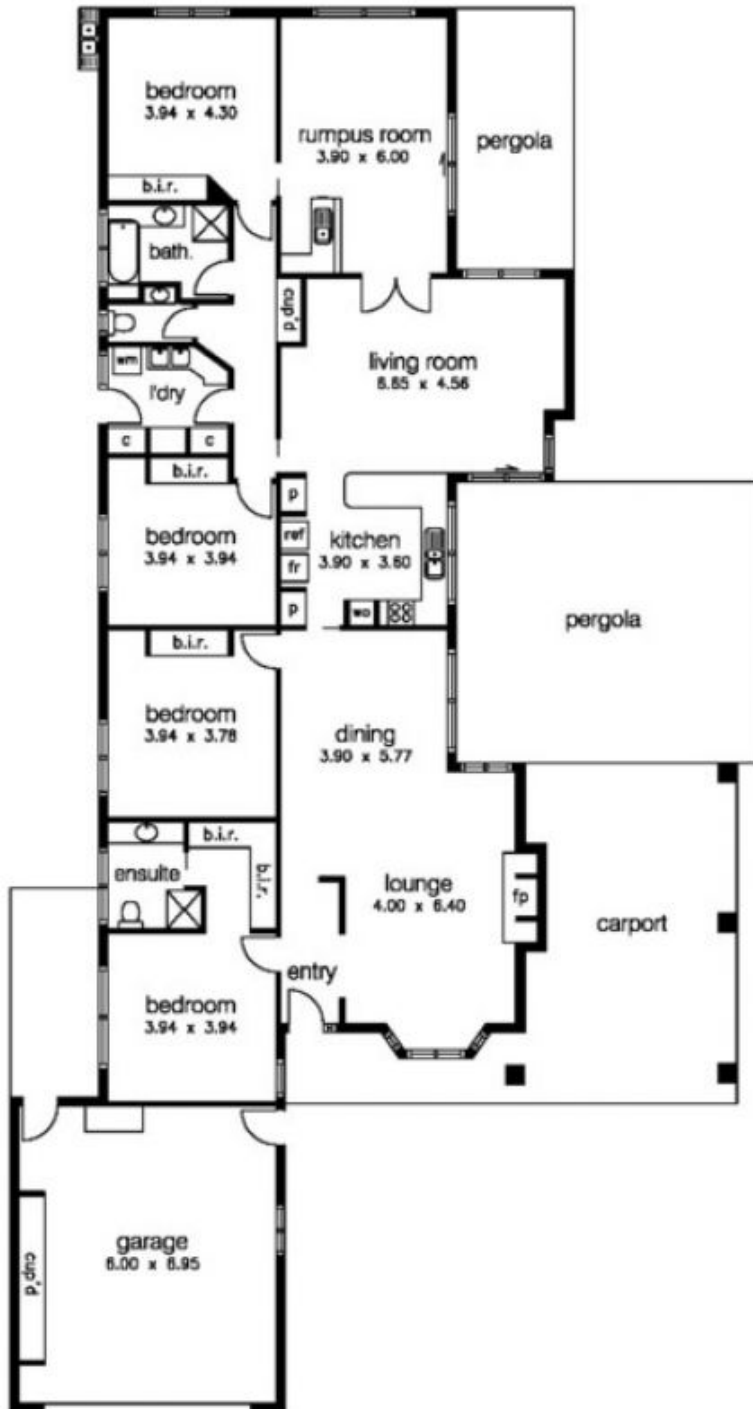

32 MONTPELLIER DRIVE, WERRIBEE

MONTPELLIER DRIVE