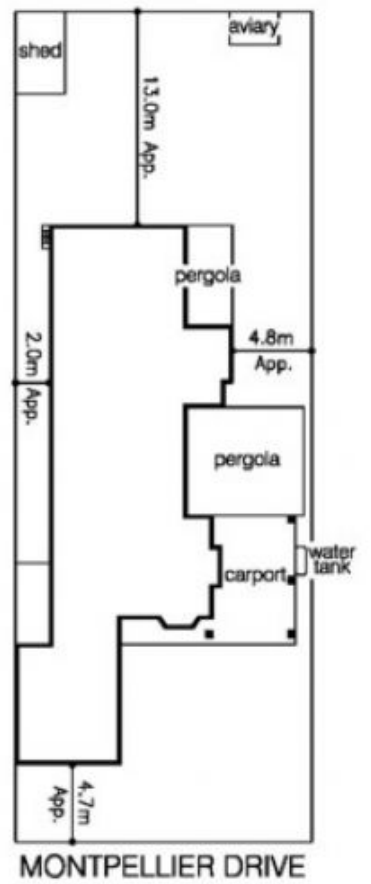

32 Montpellier Drive WERRIBEE VIC

4  2  4 

**Building Size** : 32 sqm  
**Land Size** : 901 sqm  
**View** : <https://www.ypa.com.au/7360305>

**Kirsty Cunningham**  
0414 344 475

# 32 MONTPELLIER DRIVE, WERRIBEE

MONTPELLIER DRIVE