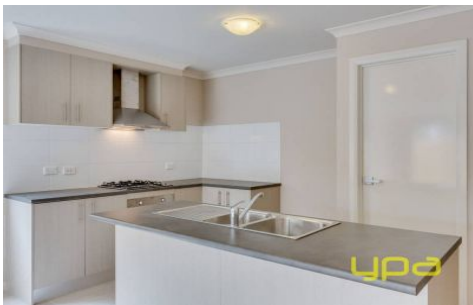

ypa

10 Advent Road WERRIBEE VIC

4  2  1 

Building Size : 19 sqm

Land Size : 300 sqm

View : <https://www.ypa.com.au/7360531>