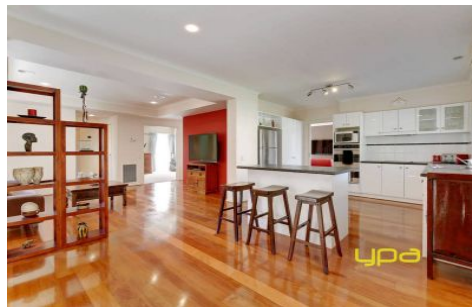

ypa

61 Hopetoun Road WERRIBEE VIC

4  2  4 

Building Size : 31 sqm

Land Size : 1030 sqm

View : <https://www.ypa.com.au/7360536>