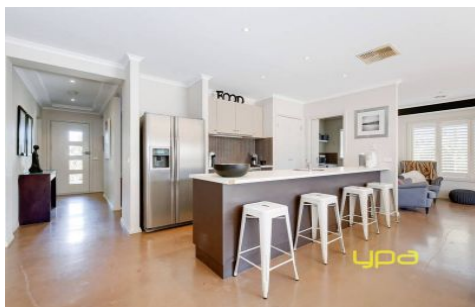

ypa

6 Fieldstone Place TARNEIT VIC

3  2  2 

Building Size : 22 sqm

Land Size : 408 sqm

View : <https://www.ypa.com.au/7360554>