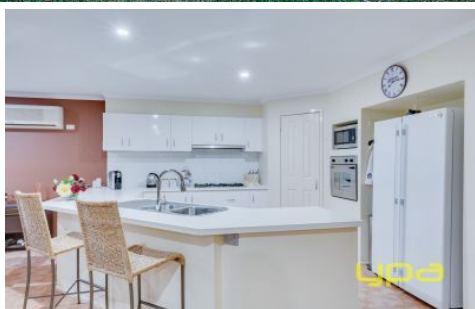

# ypa

Call 1300 885 442  
[www.findthebestagent.com.au](http://www.findthebestagent.com.au)

12 Allandale Court WERRIBEE VIC

4  2  2 

Land Size : 646 sqm

View : <https://www.ypa.com.au/7360725>