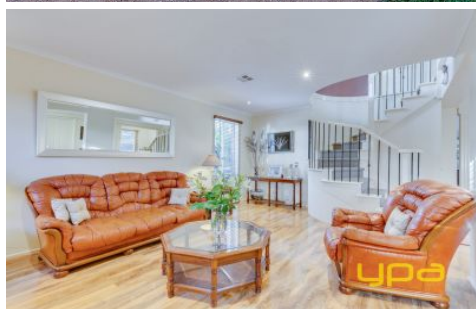

# ypa

Call 1300 885 442  
[www.findthebestagent.com.au](http://www.findthebestagent.com.au)

12 Allandale Court WERRIBEE VIC

4  2  2 

Land Size : 646 sqm

View : <https://www.ypa.com.au/7360725>