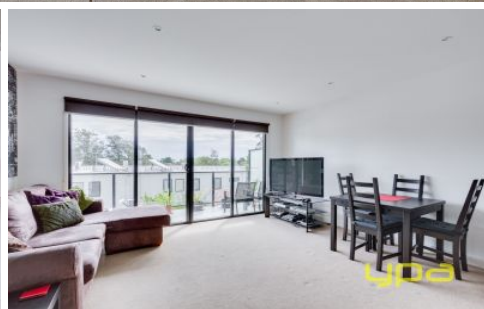

ypa

20/219 Watton Street WERRIBEE VIC

2  1 

Building Size : 15 sqm

View : <https://www.ypa.com.au/7360746>