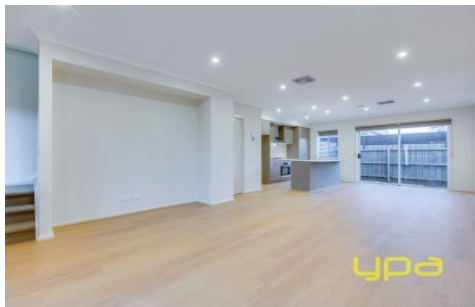

# ypa

71B Church Street WERRIBEE VIC

3  2  1 

**Building Size** : 17 sqm

**Land Size** : 157 sqm

**View** : <https://www.ypa.com.au/7360882>

**James Antonio**  
0401 889 248