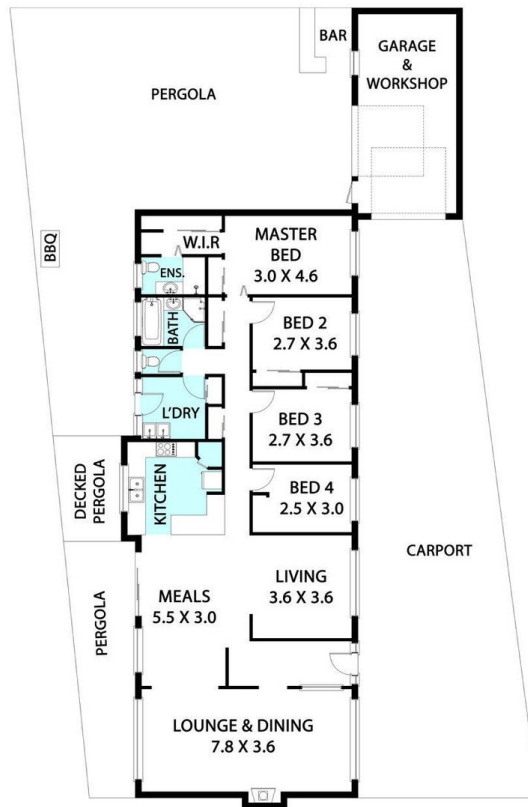

58 Slattery Street WERRIBEE VIC

4  2  5 

Building Size : 24 sqm
Land Size : 768 sqm
View : <https://www.ypa.com.au/7361284>

58 Slattery Street, Werribee

PLEASE NOTE: ALL STATED DIMENSIONS ARE APPROXIMATE ONLY. PROSPECTIVE BUYERS ARE ADVISED TO MAKE THEIR OWN INQUIRIES.