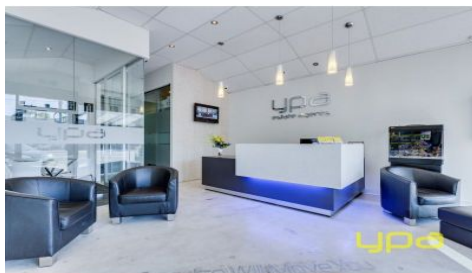

# ypa

191 Watton Street WERRIBEE VIC

2 🚗

Building Size : 135 sqm  
View : <https://www.ypa.com.au/7362629>

James Antonio  
0401 889 248