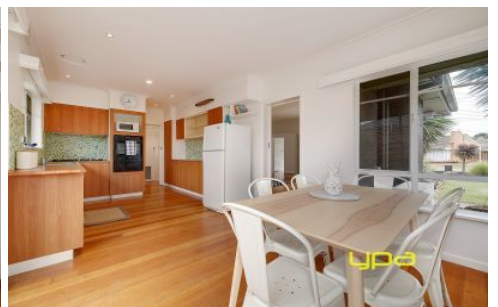

# ypa

1/23 Jellicoe Street WERRIBEE VIC

3  1 

View : <https://www.ypa.com.au/7363192>

**Kylee Healy**  
0450 803 873