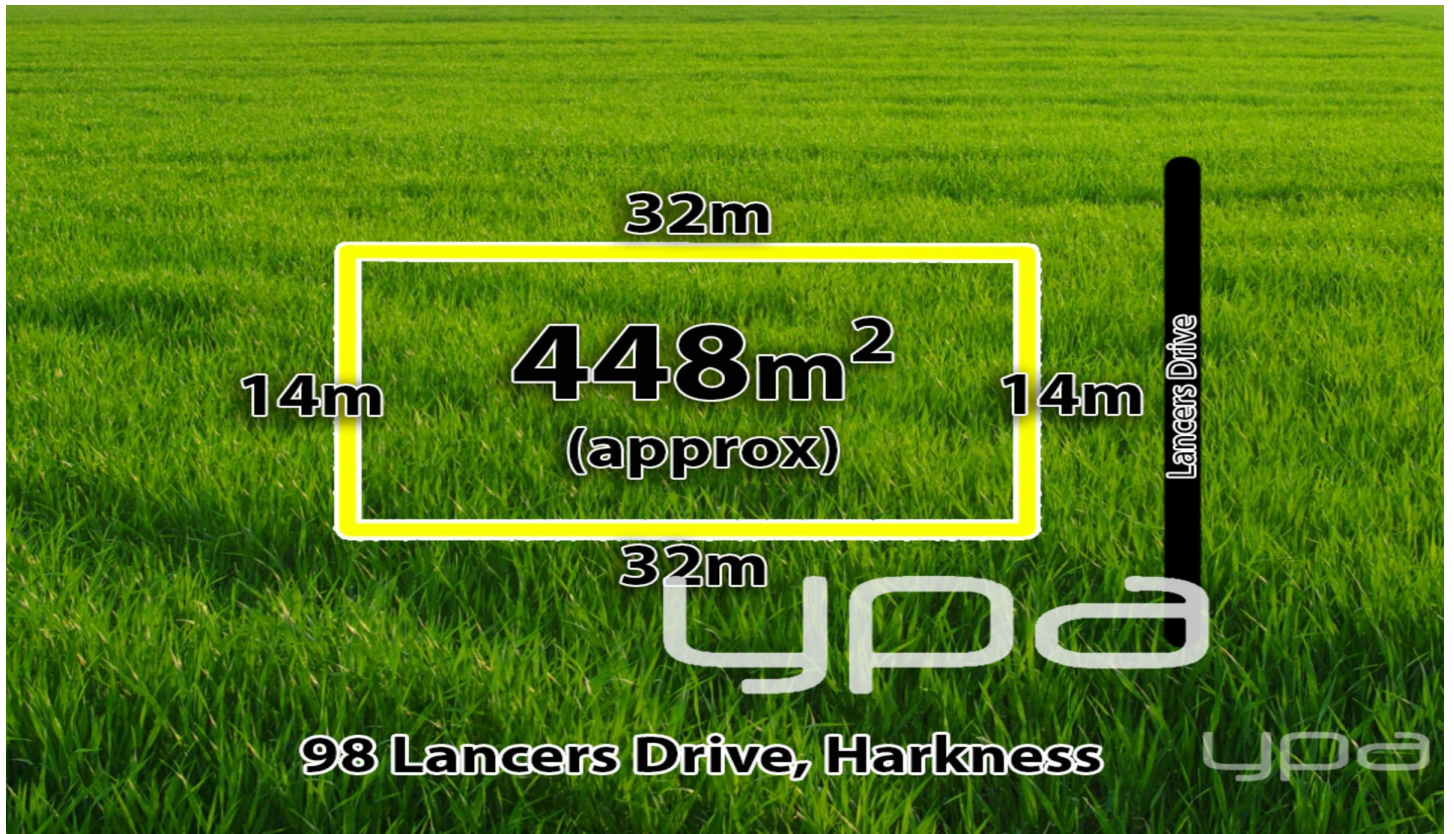

ypa

98 Lancers Drive HARKNESS VIC

Located in popular Willandra estate this land is just off Coburns Road, Melton West. The land is set amidst quality display homes on entry to the estate. Being approx. 448m², it is rectangular in shape. Titled and ready to build now. Here is your opportunity to build your dream home.

Disclaimer: All Information is correct at the time of printing, Purchasers should make their own enquires about properties, as information may change without notice.

Land Size : 448 sqm

View : <https://www.ypa.com.au/7383119>