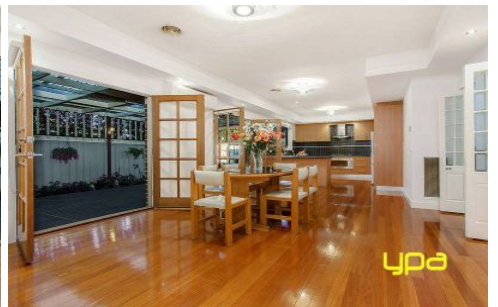

# ypa

**14 Abbington Crescent CAROLINE SPRINGS VIC**

4 2 2

Welcome to a home that masterfully merges exquisite period elegance, distinct contemporary style and an impressive street presence, set in the prestigious Cobblestone Estate moments from Caroline Springs Square, park land, public transport, schools and freeway access. This stunning home is built with impeccable attention to detail and displays perfectly timeless heritage together with free flowing sun bathed contemporary zones dedicated to luxurious family living and opulent entertaining. This magnificent residence offers a gracious formal lounge with study area and boasts four spacious bedrooms all with BIR's, master with full ensuite and walk in robe, all leading seamlessly to a vast and breathtaking open plan family dining and sitting room of distinction. With high ceilings, opening to picturesque outdoor entertaining with a large pergola area through double bi-folding doors. An oversized kitchen will impress all family and friends for