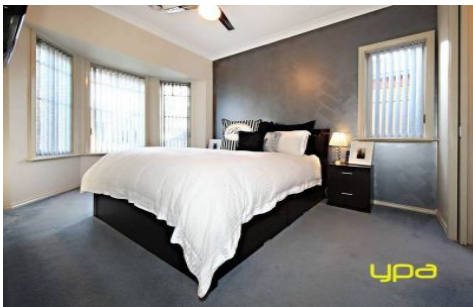

ypa

8 Great Barr Crescent CAROLINE SPRINGS VIC

3  1  2 

The property that you thought would never come available has arrived. A beautiful modern cottage that has all the added extras that you could only ever dream of. Situated in the ever stunning GROVE Estate this gorgeous home is sure to put a smile on the faces of all first home buyers and all those who want to downsize without compromising on the quality.

View : <https://www.ypa.com.au/7386171>

Walking through the front door, this cosy abode already feels like home with its high ceilings, quality floor boards and warm natural colour scheme.

Stylish three bedrooms (master with walk through his and her robes), two way bathroom with quality fittings and double vanities. Other two bedrooms both offering built in robes.