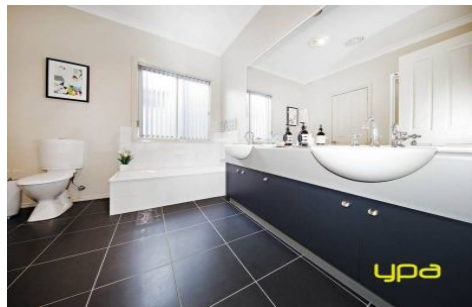

ypa

8 Great Barr Crescent CAROLINE SPRINGS VIC

3 1 2

The property that you thought would never come available has arrived. A beautiful modern cottage that has all the added extras that you could only ever dream of. Situated in the ever stunning GROVE Estate this gorgeous home is sure to put a smile on the faces of all first home buyers and all those who want to downsize without compromising on the quality.

View : <https://www.ypa.com.au/7386171>

Walking through the front door, this cosy abode already feels like home with its high ceilings, quality floor boards and warm natural colour scheme.

Stylish three bedrooms (master with walk through his and her robes), two way bathroom with quality fittings and double vanities. Other two bedrooms both offering built in robes.

The trendy open plan kitchen with appliances still under warranty including dishwasher, abundance of storage