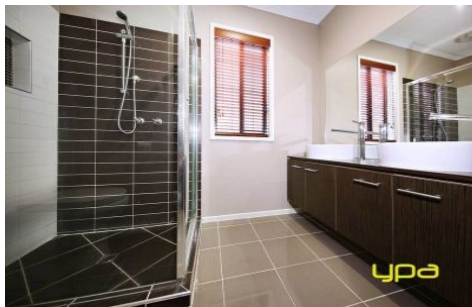

ypa

16 Scales Lane BURNSIDE HEIGHTS VIC

3  2  2 

View : <https://www.ypa.com.au/7386186>