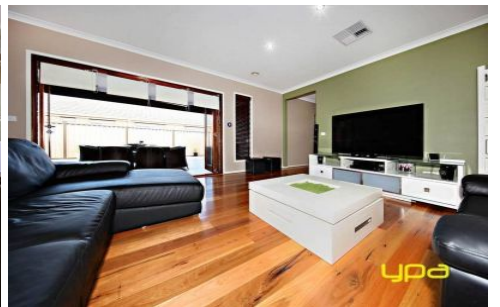

ypa

16 Scales Lane BURNSIDE HEIGHTS VIC

3  2  2 

View : <https://www.ypa.com.au/7386186>