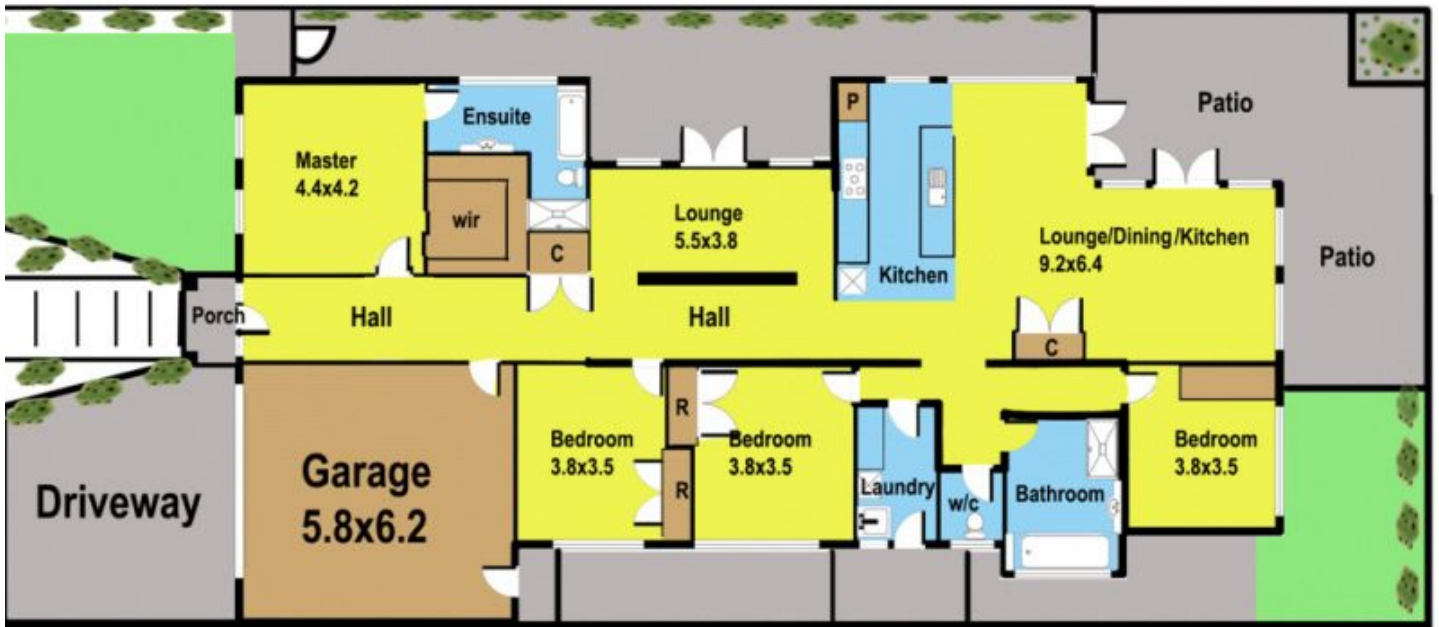

8 Barkly Close Caroline Springs