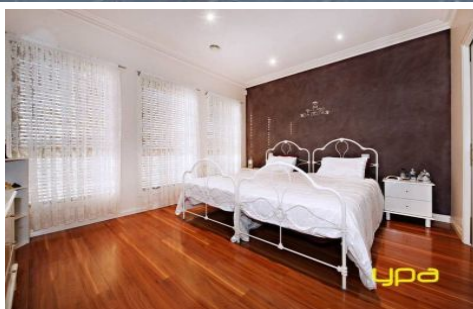

ypa

17 Ranmore Grove CAROLINE SPRINGS VIC

3  2  2 

Price : \$ 590,000

View : <https://www.ypa.com.au/7386264>