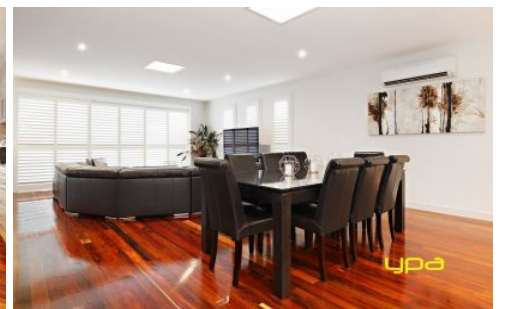

# ypa

28 Woodward Way CAROLINE SPRINGS VIC

4  2  2 

Price : \$ 795,000

View : <https://www.ypa.com.au/7386352>