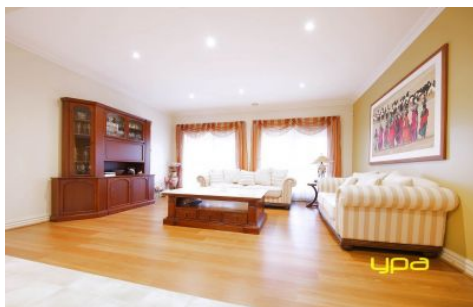

# ypa

4 Lauricella Place CAROLINE SPRINGS VIC

4  2  2 

Price : \$ 637,500

View : <https://www.ypa.com.au/7386374>