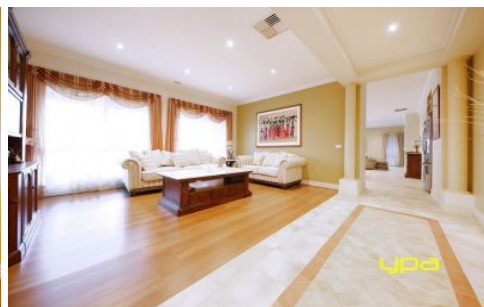

# ypa

4 Lauricella Place CAROLINE SPRINGS VIC

4  2  2 

Price : \$ 637,500

View : <https://www.ypa.com.au/7386374>