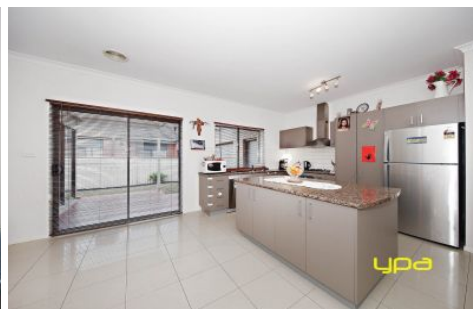

ypa

8 Deepdene Street CAROLINE SPRINGS VIC

3  2  2 

Price : \$ 540,000

View : <https://www.ypa.com.au/7386403>