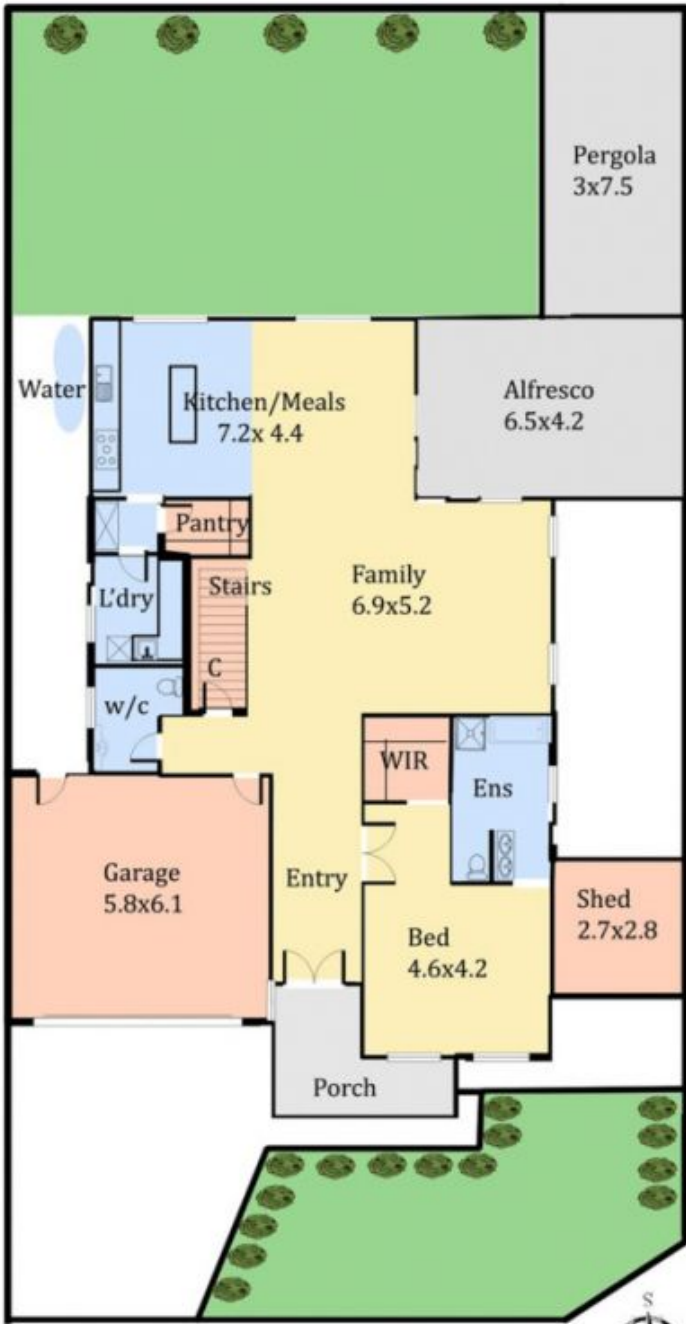

First Floor

30 Aubisque Close, Plumpton