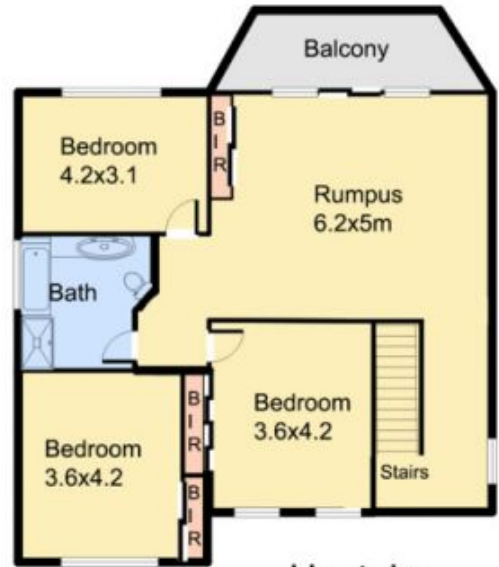

Upstairs

1 Reed Place Caroline Springs