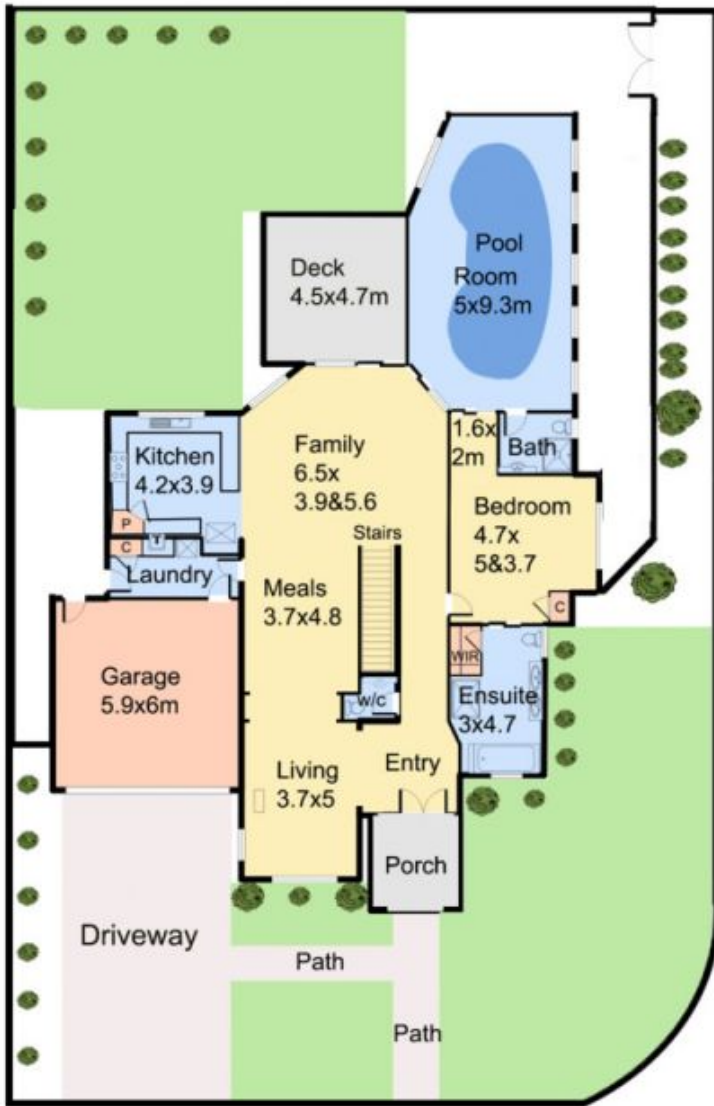

Ground level