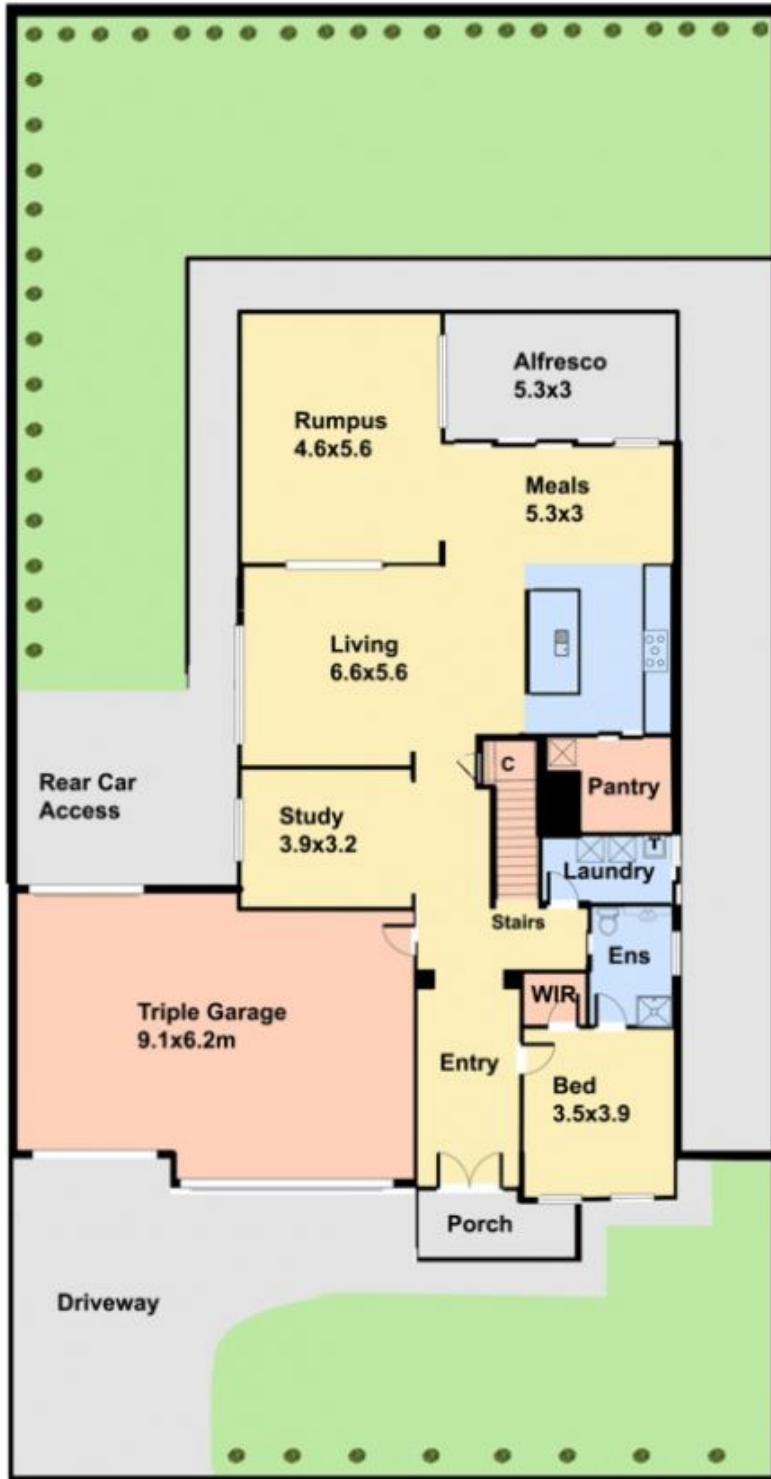

13 Kennedy Drive PLUMPTON VIC

6  3  3 

Land Size : 650 sqm

View : <https://www.ypa.com.au/7386563>

13 Kennedy Drive Plumpton

Floor plan measurements are for illustrative purposes only. While we do not doubt the floor plan's accuracy we make no guarantee, warranty or representation as to the accuracy and completeness of the floorplan. You or your advisors should conduct a careful investigation of the property to determine your satisfaction as to the suitability for your requirements.