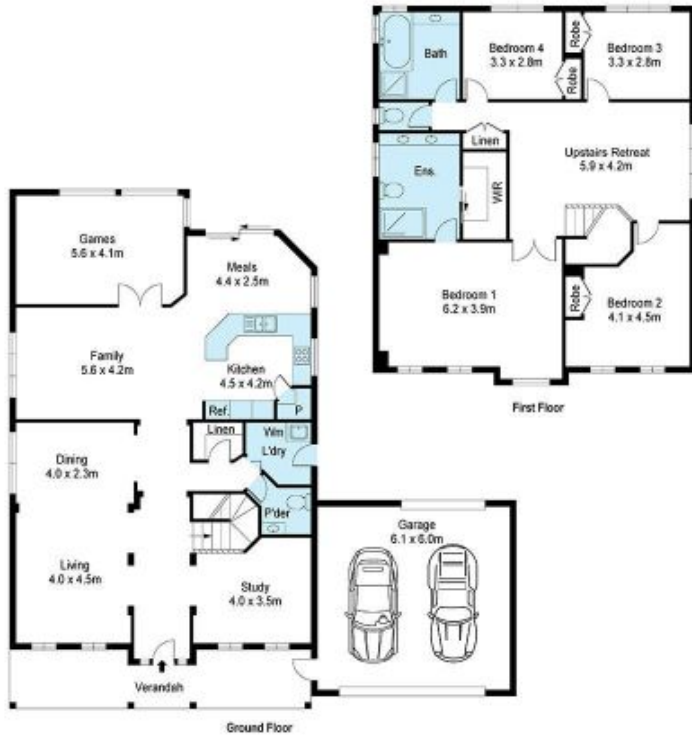

12 Wellington Place, Caroline Springs