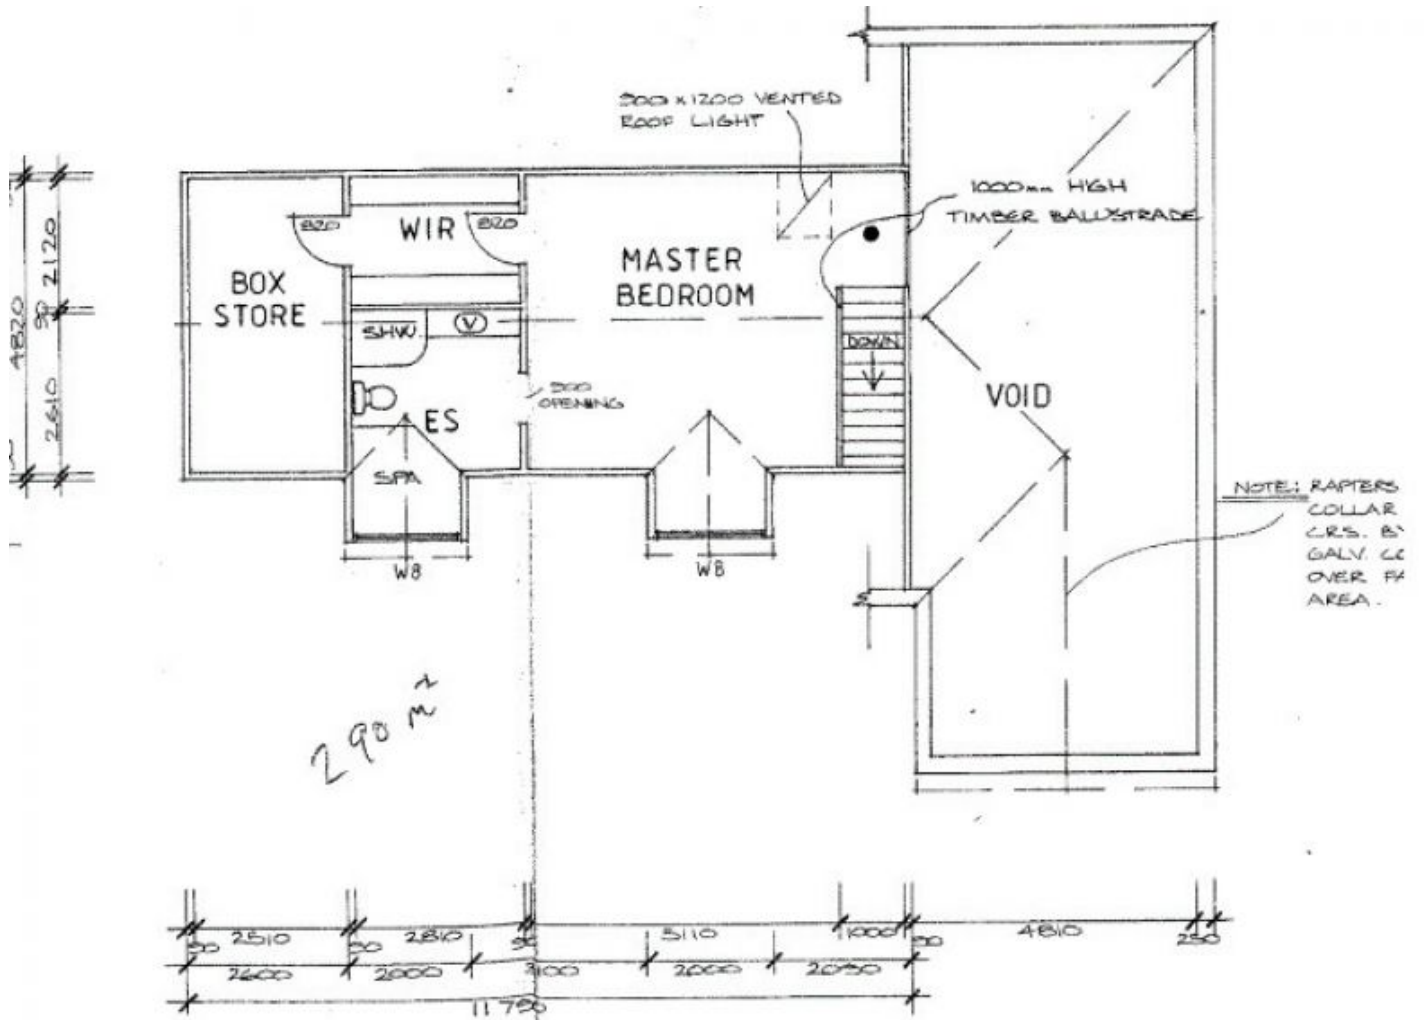

Features include:

4 spacious bedrooms (2 with WIR & 2 with BIR) & an incredible upstairs dedicated to the master bedroom with WIR, full ensuite complete with spa bath & an additional adjoining room perfect for a study/nursery central bathroom with double vanity

Kitchen with good storage including overhead cupboards, wine storage, timber cupboards & expansive bench space complete with stainless steel appliances - 900mm oven, 6 burner bottled gas cooktop & dishwasher

Spacious butlers pantry

View : <https://www.ypa.com.au/7388266>

Lisa Totaro
0410 144 215

● - LOCATION OF SMOKE ALARM.

100 SA. FT. ORN. POSTS

FIRST FLOOR PLAN