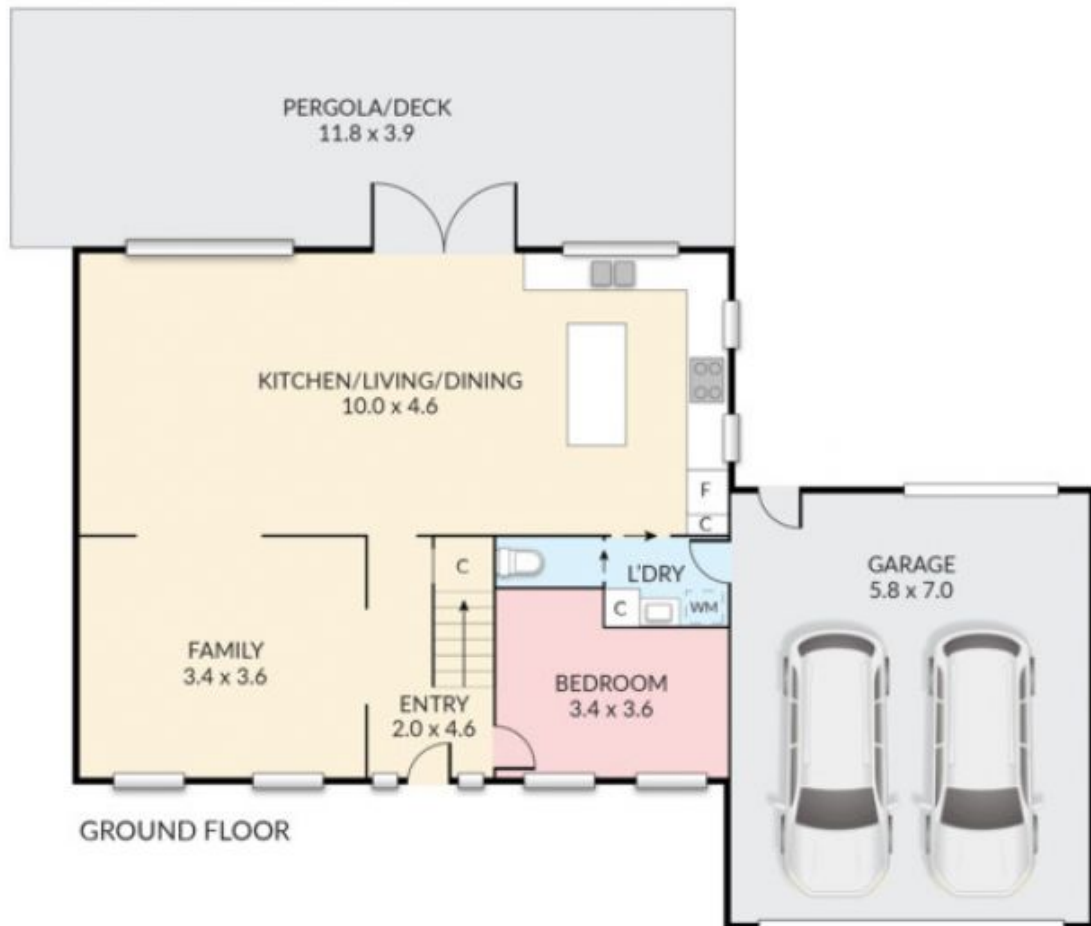

ypa

12 Yallop Crescent SUNBURY VIC

4  2  2 

View : <https://www.ypa.com.au/7388432>

Lisa Totaro
0410 144 215

NORTH

12 Yallop Crescent, Sunbury VIC

NOTE: Every precaution has been taken to verify the accuracy of the above details. However, prospective purchasers are advised to make their own enquiries.