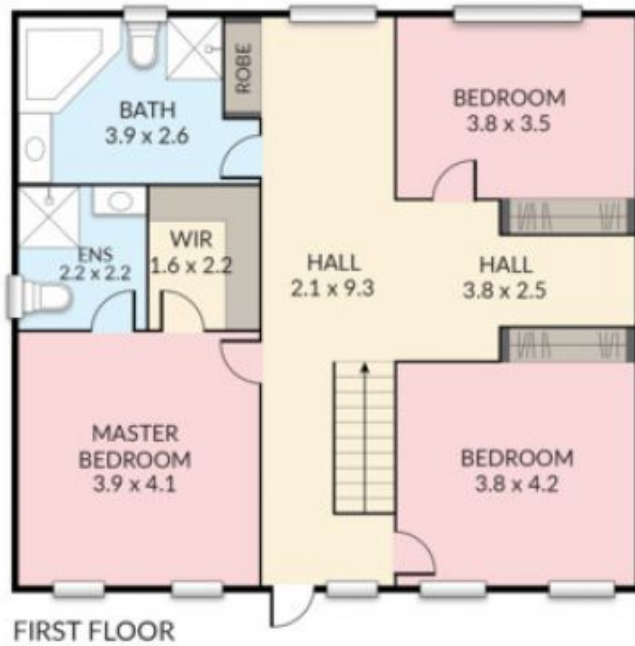

ypa

12 Yallop Crescent SUNBURY VIC

4  2  2 

View : <https://www.ypa.com.au/7388432>

Lisa Totaro
0410 144 215

NORTH

12 Yallop Crescent, Sunbury VIC

NOTE: Every precaution has been taken to verify the accuracy of the above details. However, prospective purchasers are advised to make their own enquiries.