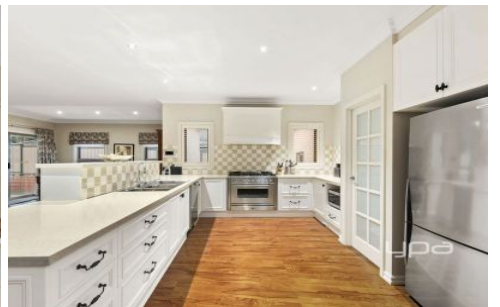

ypa

26 Roseberry Avenue SUNBURY VIC

4  2  2 

View : <https://www.ypa.com.au/7388498>

Lisa Totaro
0410 144 215

Whilst bwrn.com.au has made every attempt to ensure the accuracy of the floor plan contained here, measurements are approximate and no responsibility is taken for any error, omission, or mis-statement. This plan is for illustrative purposes only.