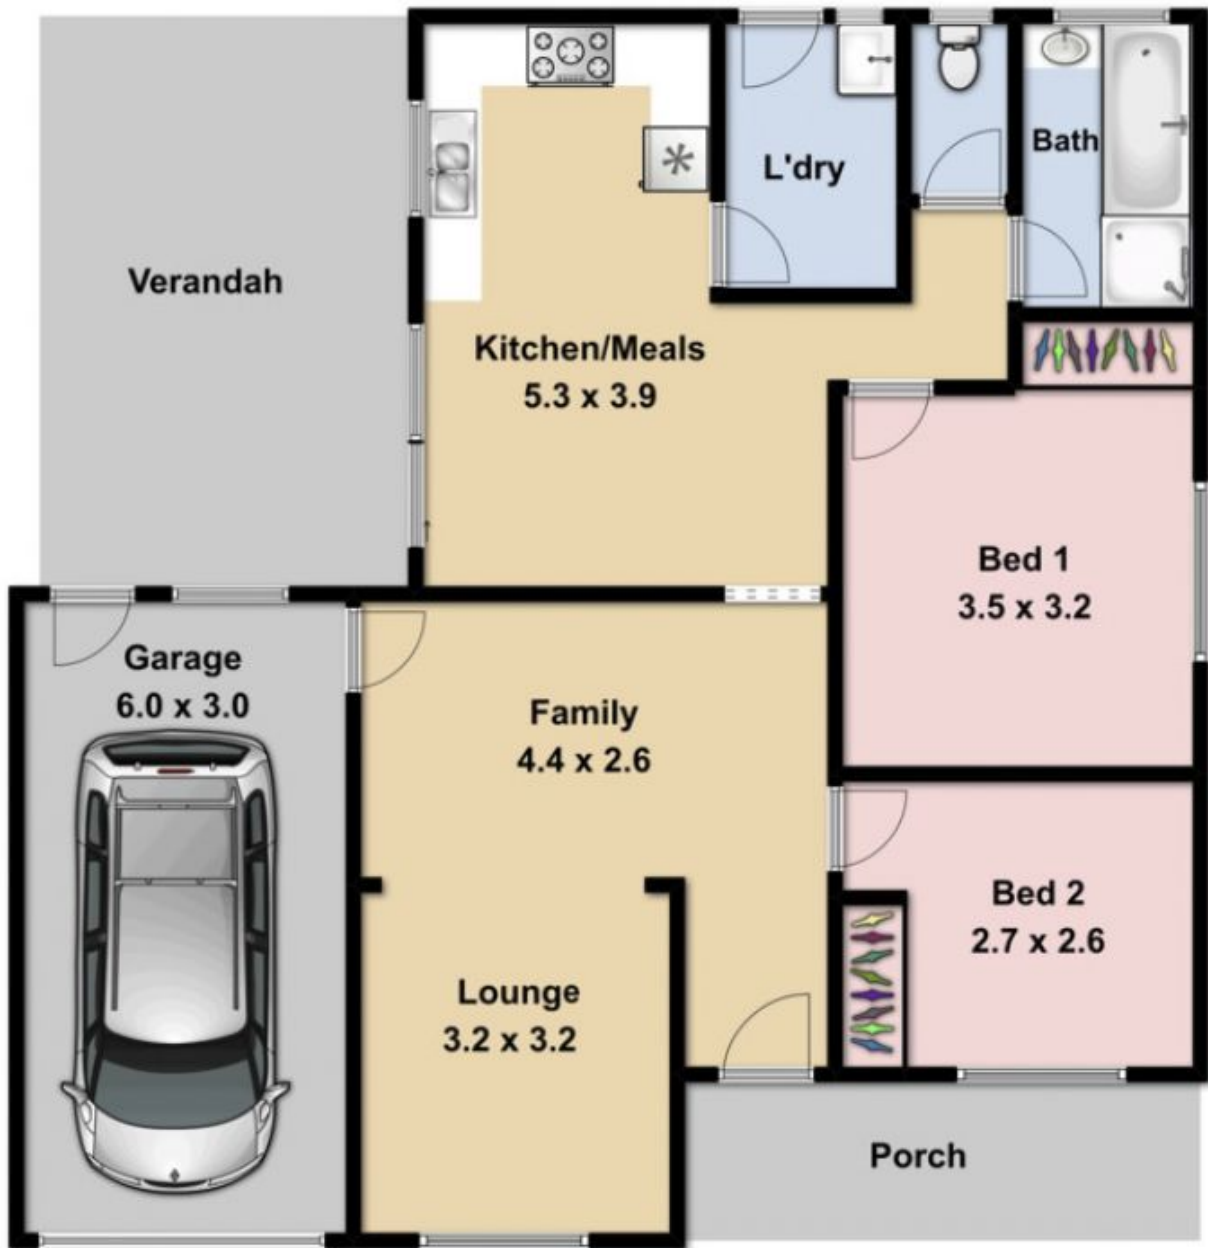

7 Crawford Way SUNBURY VIC

2  1  1 

Land Size : 323 sqm

View : <https://www.ypa.com.au/7388581>

Lisa Totaro
0410 144 215

Whilst bwrn.com.au has made every attempt to ensure the accuracy of the floor plan contained here, measurements are approximate and no responsibility is taken for any error, omission, or mis-statement. This plan is for illustrative purposes only.