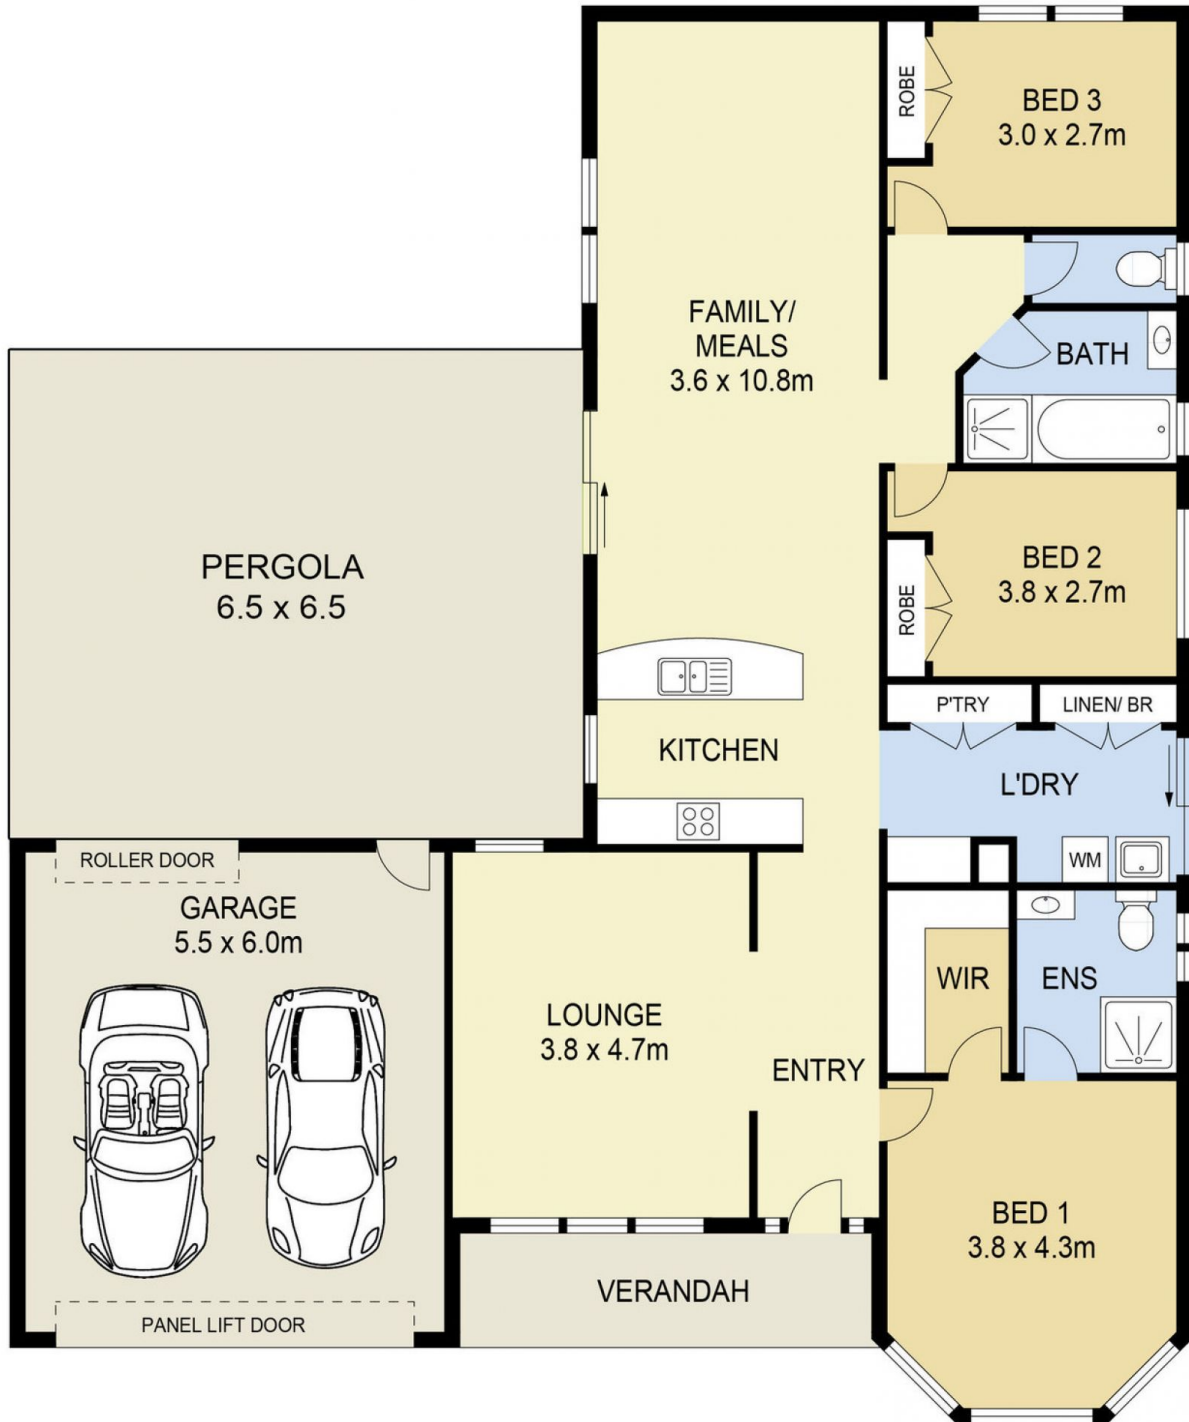

Lisa Totaro
0410 144 215

20 HIGGS CIRCUIT, SUNBURY

DISCLAIMER

PLANS SHOWN ARE FOR MARKETING PURPOSES ONLY. ALL DIMENSIONS ARE APPROXIMATE AND NOT TO SCALE. THEY ARE SUBJECT TO ERRORS AND INACCURACIES AND NO LIABILITY WILL BE ACCEPTED. INTERESTED PARTIES SHOULD MAKE THEIR OWN INQUIRIES.