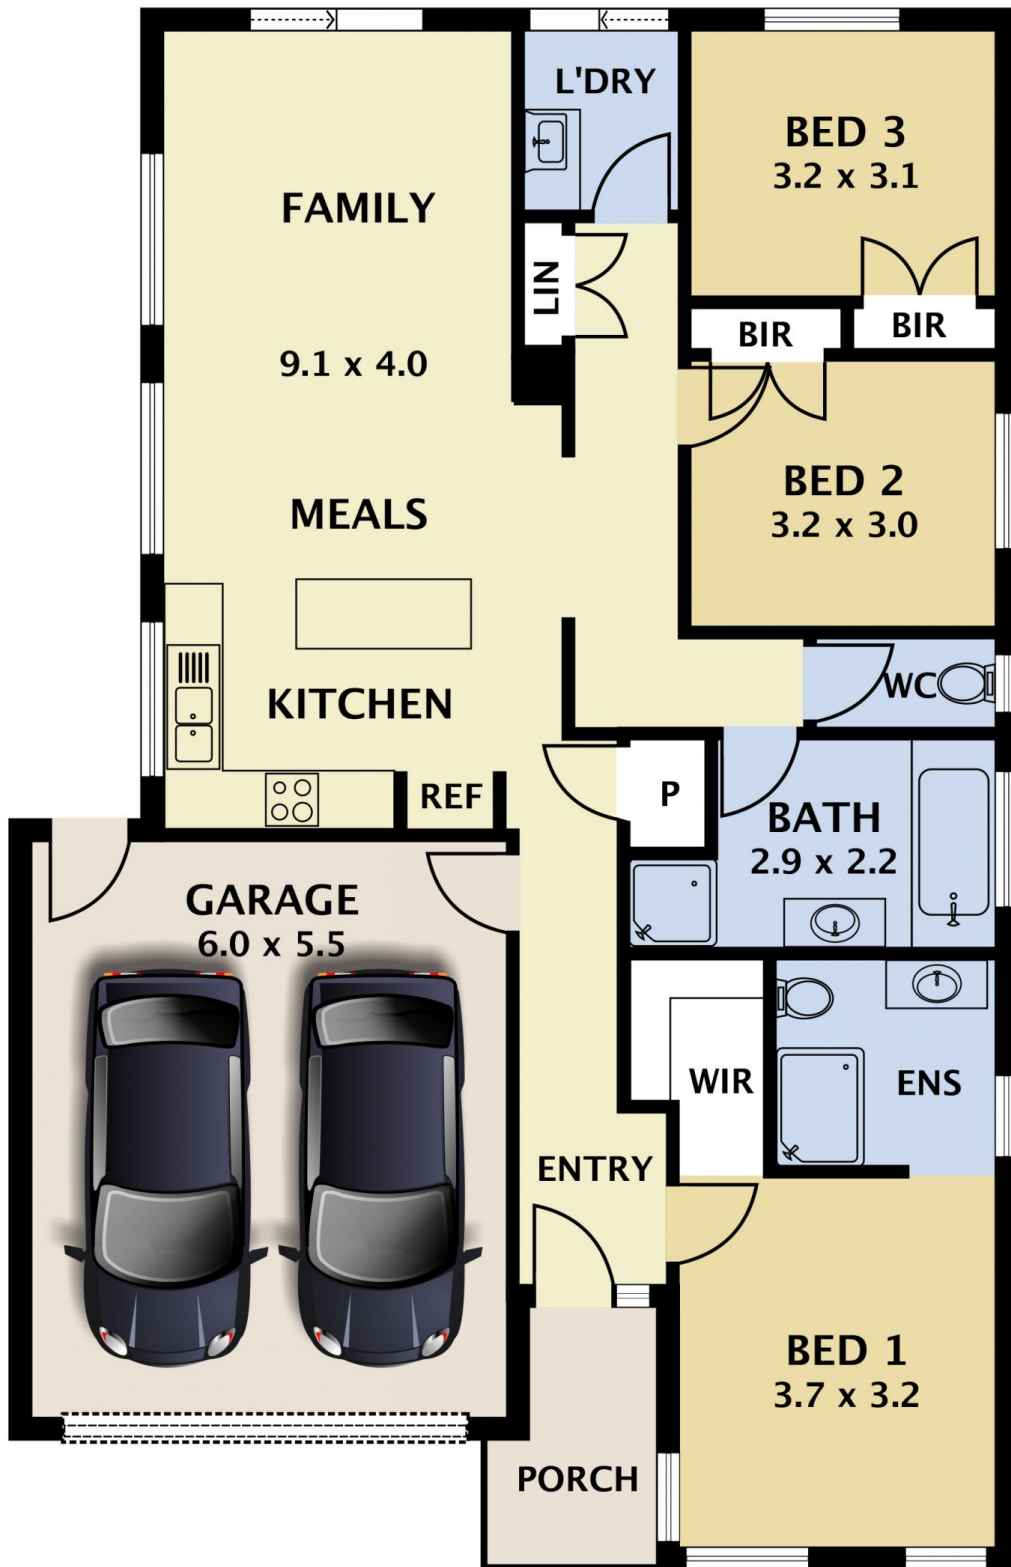

6 Elizabeth Court Riddells Creek VIC

3  2  2 

First impressions count and this stunner is sure to impress! Elizabeth Court is one of the hidden gems of Riddells Creek being set within a secure court and a mere stone's throw to all this wonderful township has to offer. If you're looking to downsize, do so without any compromise. Looking to invest or just starting out? You also can't go past this little ripper! A terrific floorplan and built with liveability and low maintenance in mind, spoil yourself with this home without breaking the bank!

Price : \$ 540,000

Land Size : 338 sqm

View : <https://www.ypa.com.au/7388820>

Property features include:

- ? 3 generous bedrooms with built in robes
- ? Master complete with ensuite and walk in robe
- ? Central bathroom with separate WC
- ? Light and bright kitchen with island bench & breakfast bar overlooks the meals and family room
- ? Kitchen complete with waterfall stone benchtops, pendant

6 ELIZABETH COURT RIDDELLS CREEK

DISCLAIMER

PLANS SHOWN ARE FOR MARKETING PURPOSES ONLY, ALL DIMENSIONS ARE APPROXIMATE AND NOT TO SCALE. THEY ARE SUBJECT TO ERRORS AND INACCURACIES AND NO LIABILITY WILL BE ACCEPTED. INTERESTED PARTIES SHOULD MAKE THEIR OWN INQUIRIES.