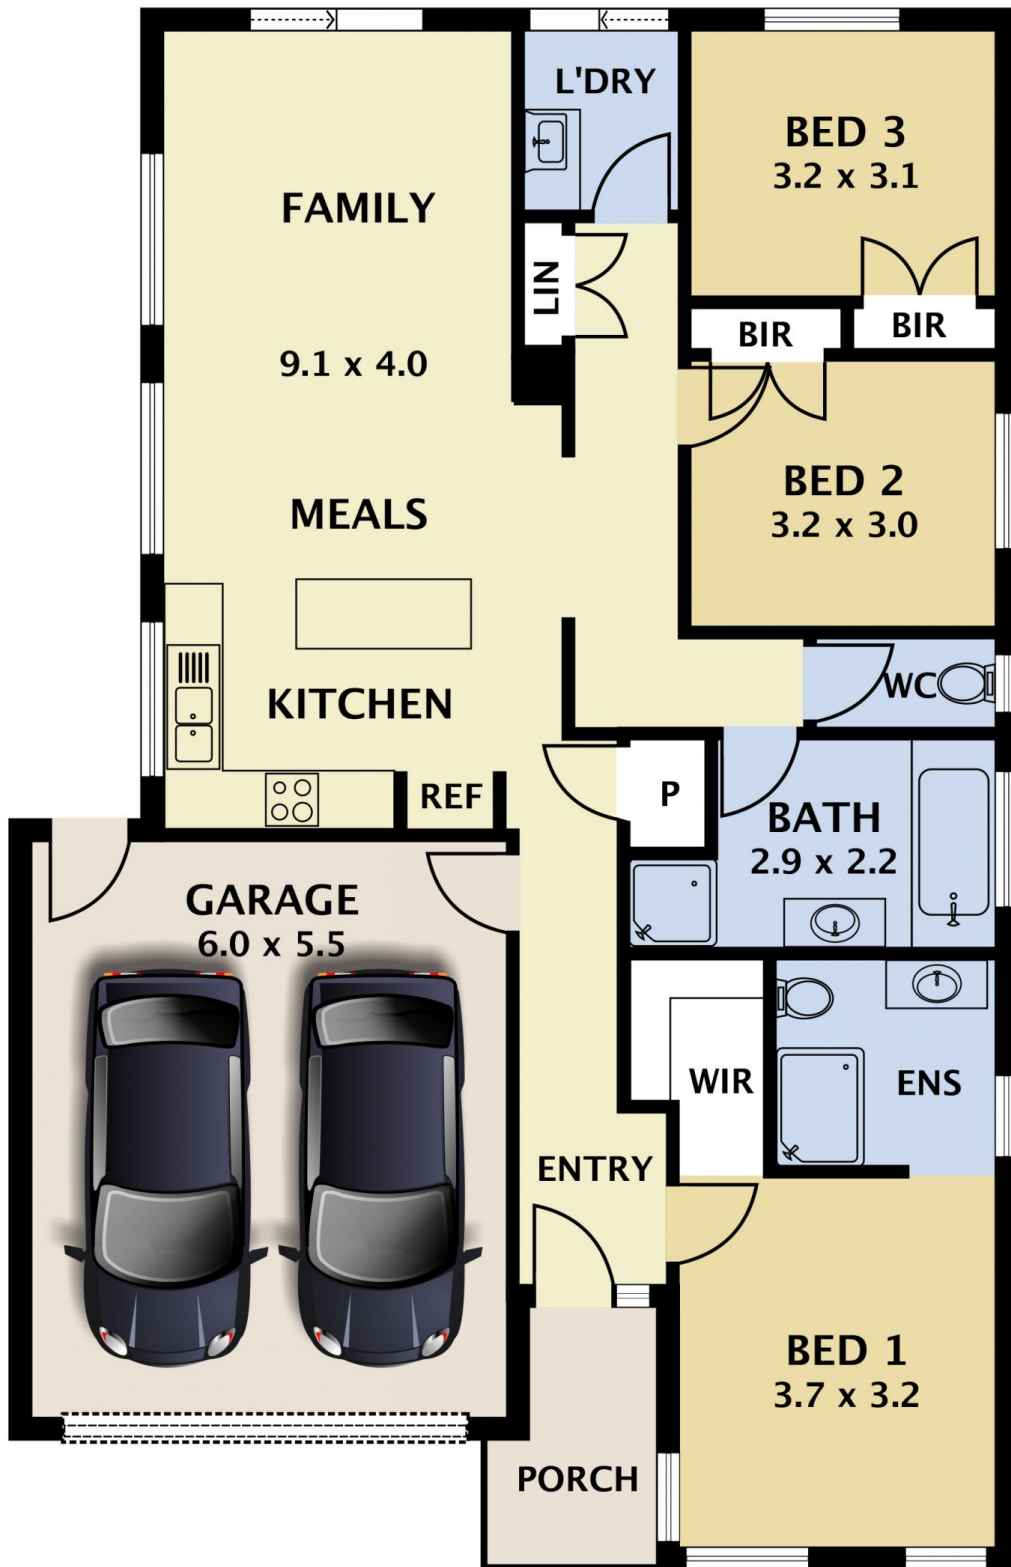

## 6 Elizabeth Court Riddells Creek VIC

3 2 2

First impressions count and this stunner is sure to impress! Elizabeth Court is one of the hidden gems of Riddells Creek being set within a secure court and a mere stone's throw to all this wonderful township has to offer.

Property features include:

- ? 3 generous bedrooms with BIR's
- ? Master complete with ensuite and WIR
- ? Central bathroom with separate WC
- ? Light and bright kitchen with Island bench & breakfast bar overlooks the meals and family room
- ? Kitchen complete with waterfall stone benchtops, pendant lighting, 900mm stainless steel oven with gas cooktop and dishwasher
- ? Ducted Heating & evaporative cooling
- ? Fabulous awning style pergola on remote means you can choose your outdoor entertainment space to match the

## 6 ELIZABETH COURT RIDDELLS CREEK

### DISCLAIMER

PLANS SHOWN ARE FOR MARKETING PURPOSES ONLY, ALL DIMENSIONS ARE APPROXIMATE AND NOT TO SCALE. THEY ARE SUBJECT TO ERRORS AND INACCURACIES AND NO LIABILITY WILL BE ACCEPTED. INTERESTED PARTIES SHOULD MAKE THEIR OWN INQUIRIES.