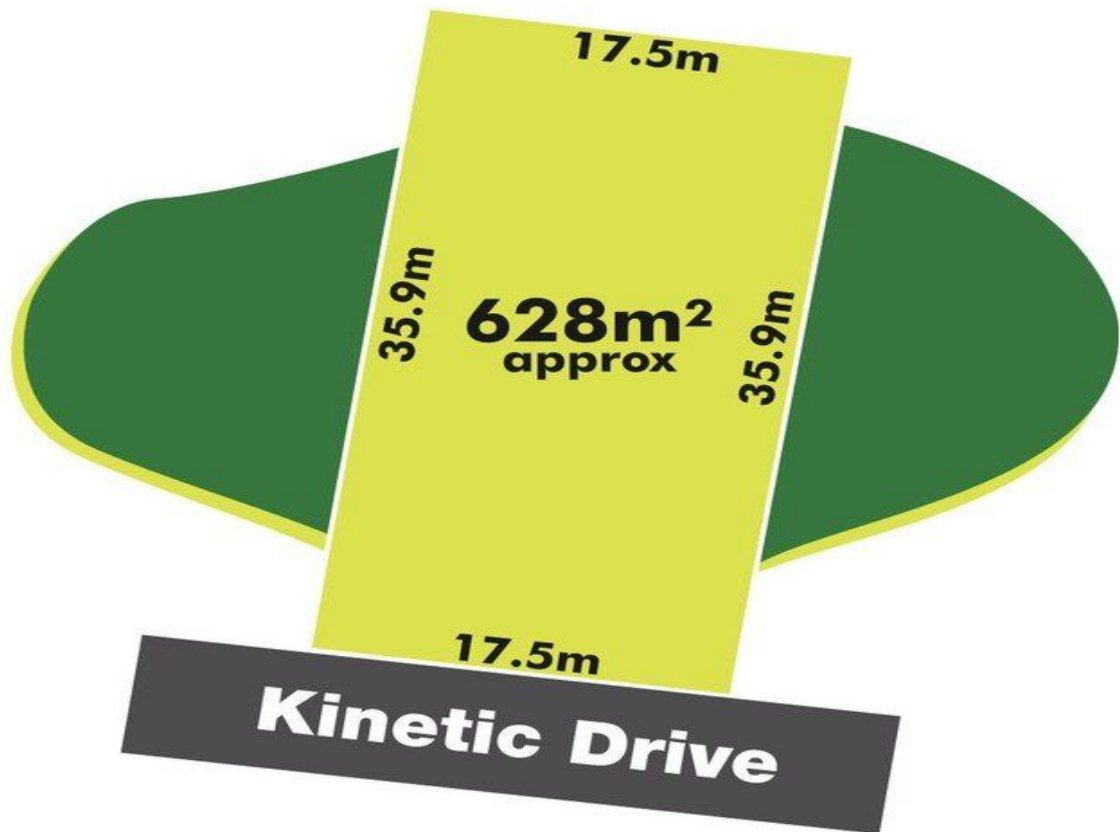

ypa

803/ Kinetic Drive HILLSIDE VIC

Build your dream home and take advantage of the \$26,000 First Home Owners Grant in a location widely accepted to be a popular growth area surrounded by quality homes. Measuring approx 17.5m x 35.9m, Be Quick. Priced to sell.