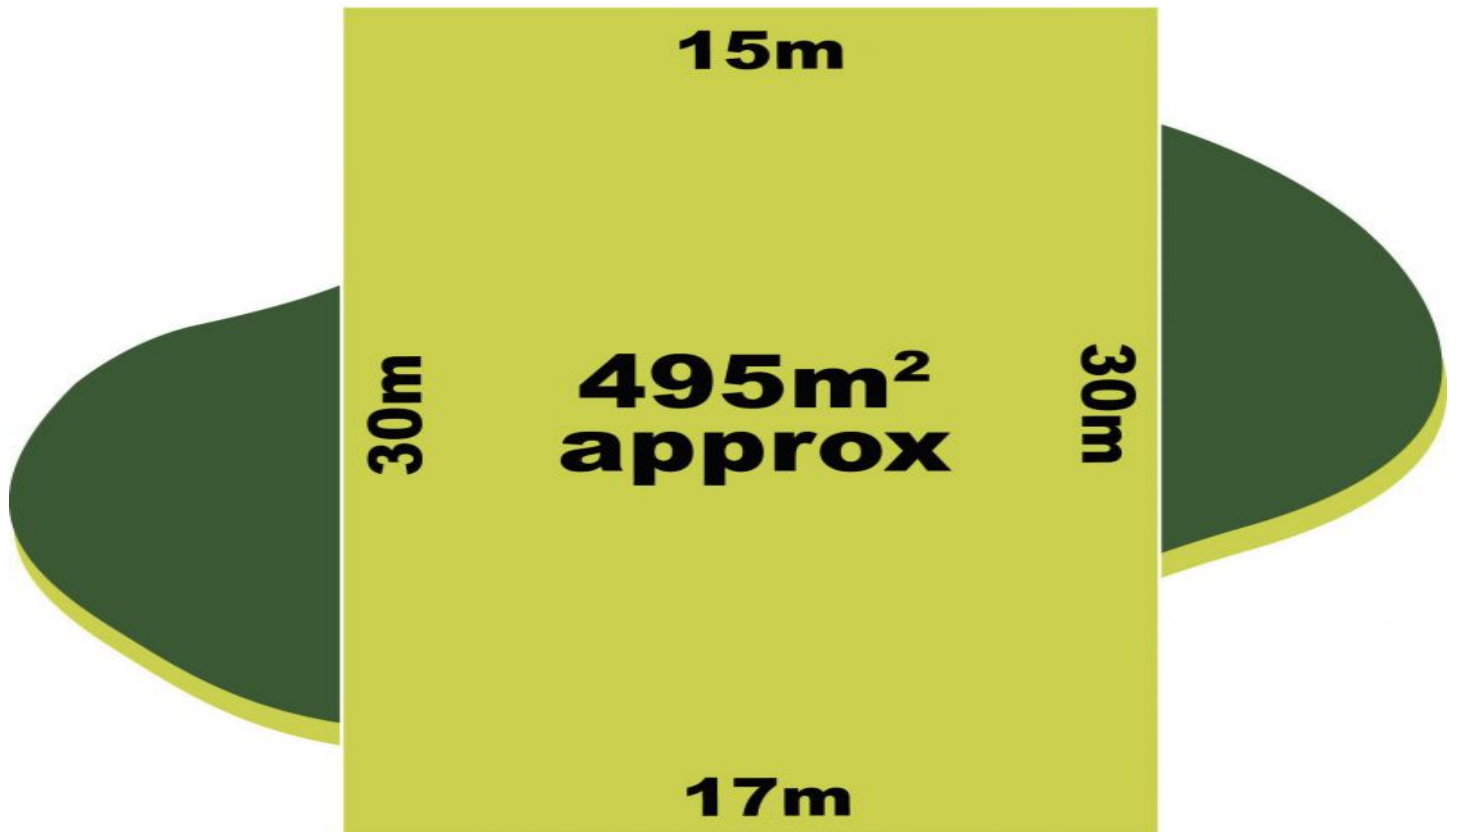

## 475 Derrimut Road TARNEIT VIC

Situated in the highly sought after Reserve Estate, this east facing block an approximately 495m<sup>2</sup> allotment is perfect to build your dream home!

**Land Size** : 495 sqm