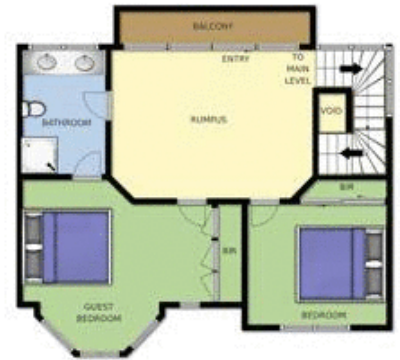

ypa

41 Maughan Road MOUNT ELIZA VIC

5  3  3 

Land Size : 1278 sqm

View : <https://www.ypa.com.au/7392450>

MAIN LEVEL

UPPER LEVEL

41MAUGHAN RD MT ELIZA

This image is an artistic representation. It is the responsibility of all interested parties to verify all data depicted and omitted.