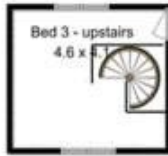

Featuring:

Near level corner allotment boasting dual street access
Landmark property graced by a broad front verandah and

23 Weeroona Street, Rye

Fixtures & Fittings are for display purposes only, not to scale.