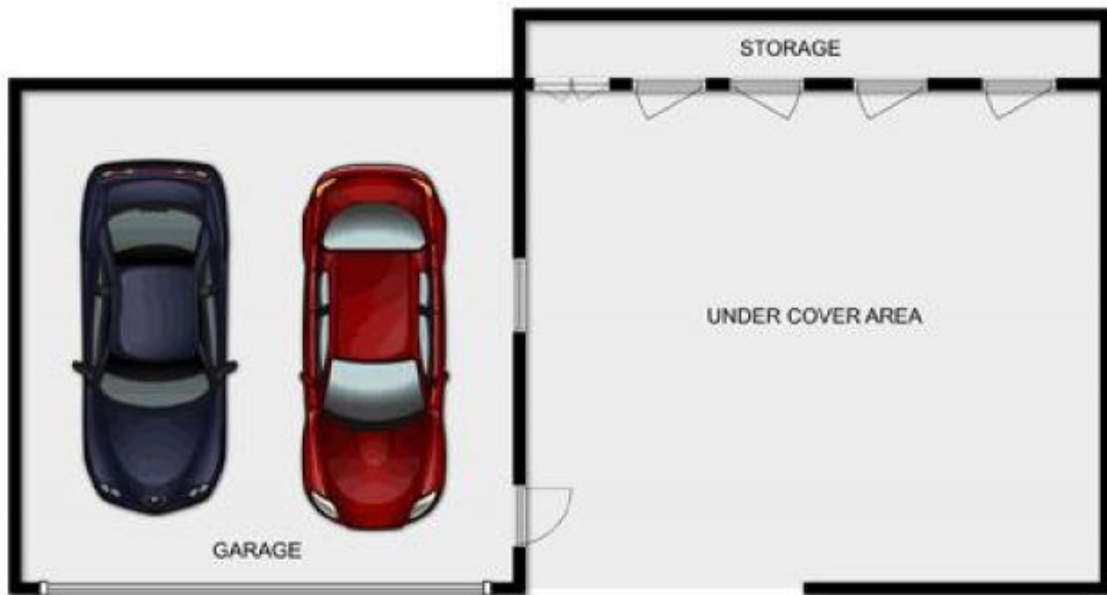

Featuring:

Light and bright living zones featuring airy, raked ceilings and stunning treetop vistas

Three bedrooms serviced by a centrally located bathroom