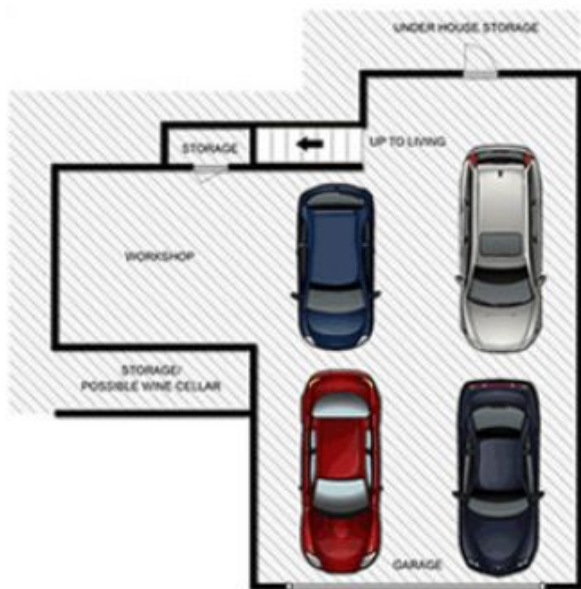

LOWER LEVEL