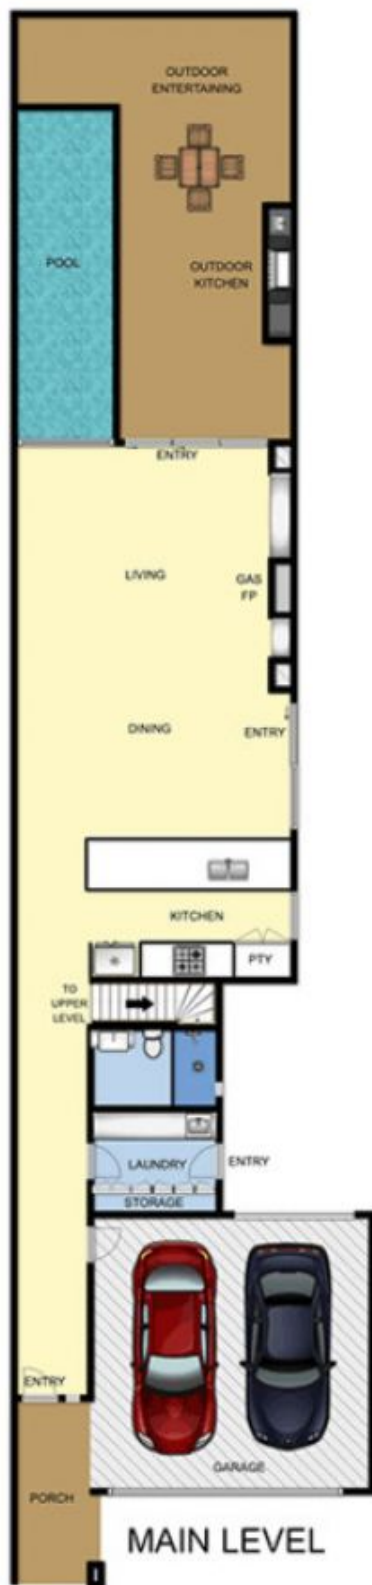

ypa

18 Nepean Highway DROMANA VIC

4  3  2 

View : <https://www.ypa.com.au/7392707>

18 NEPEAN HWY DROMANA

This image is an artistic representation. It is the responsibility of all interested parties to verify all data depicted and omitted.