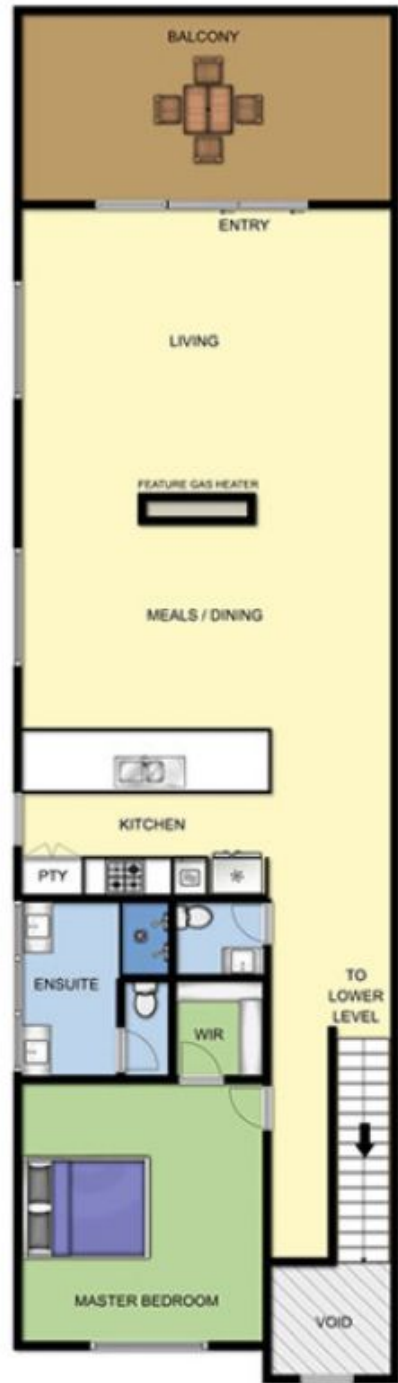

1/95 Seaview Avenue SAFETY BEACH VIC

4  3  1 

View : <https://www.ypa.com.au/7392719>

Ben Nutbean
0413 125 996

LOWER LEVEL

UPPER LEVEL

1/95 SEAVIEW AVE SAFETY BEACH

This image is an artistic representation. It is the responsibility of all interested parties to verify all data depicted and omitted.