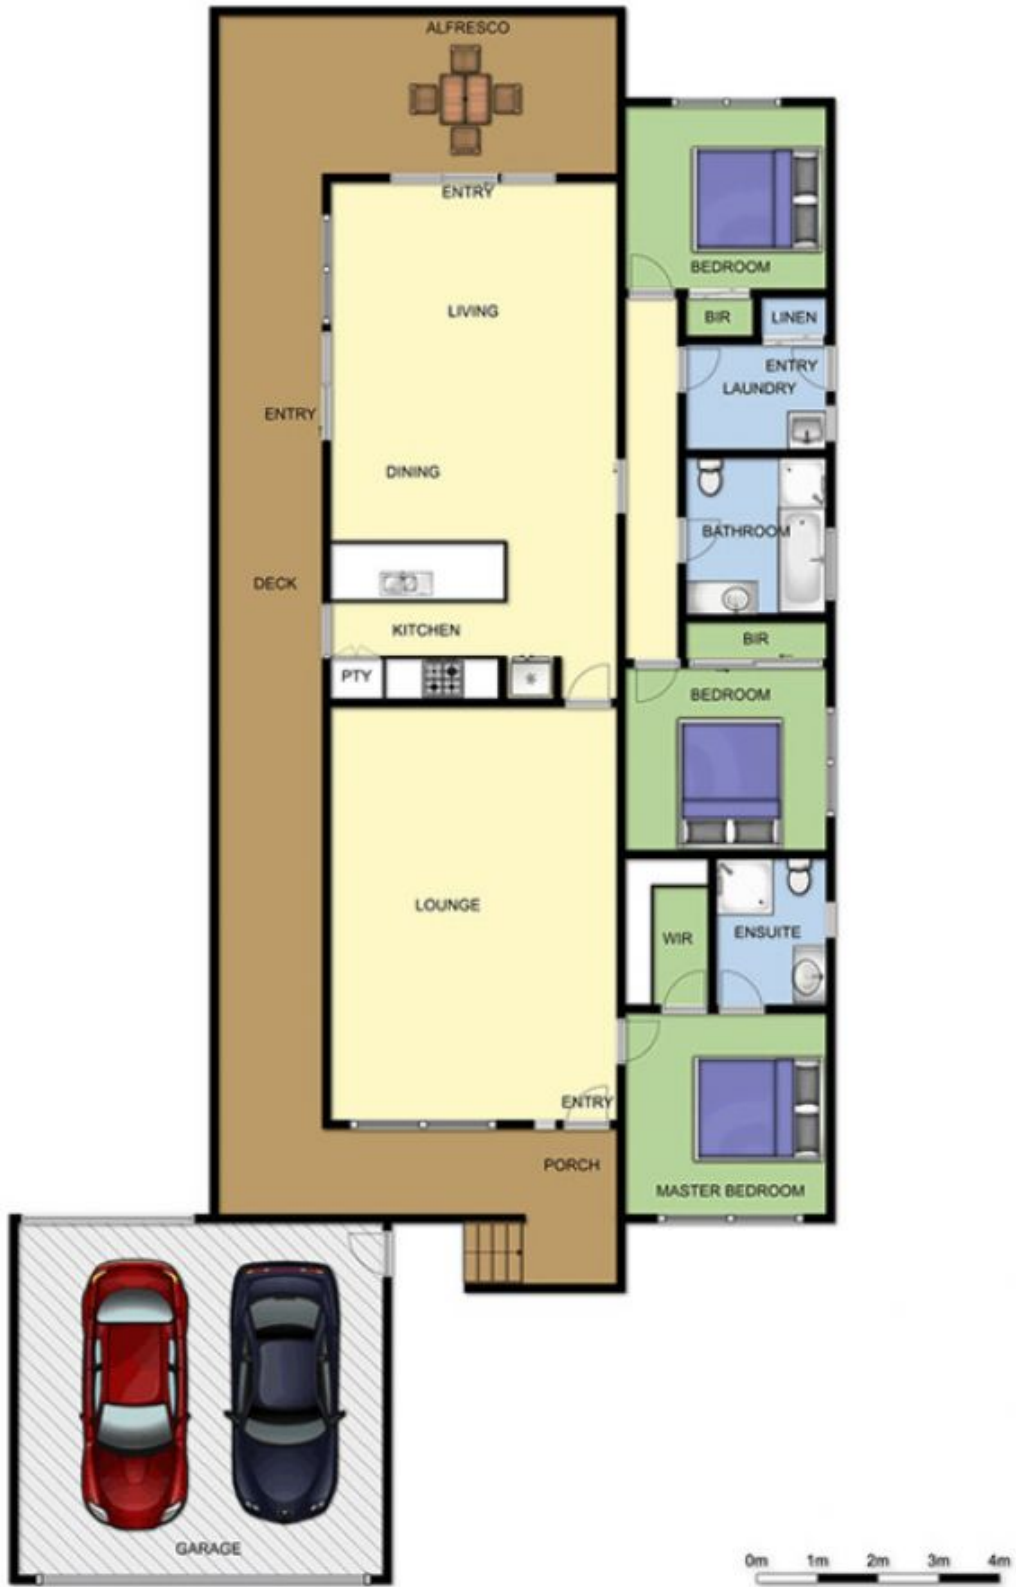

53 Guest Street Tootgarook VIC

3  2  2 

Land Size : 743 sqm

View : <https://www.ypa.com.au/7392729>

Ben Nutbean
0413 125 996

53 GUEST ST TOOTGAROOK

This image is an artistic representation. It is the responsibility of all interested parties to verify all data depicted and omitted.