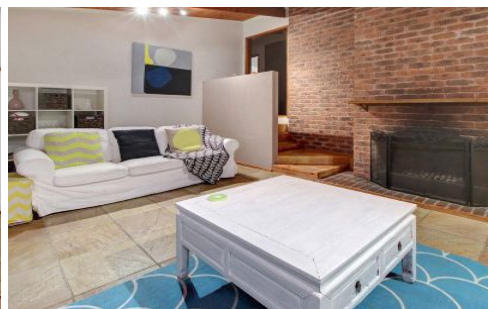

ypa

467-469 Browns Road RYE VIC

4 🏠 2 🚗 2 🚗

Land Size : 4254 sqm

View : <https://www.ypa.com.au/7392747>

467 BROWNS RD RYE

This image is an artistic representation. It is the responsibility of all interested parties to verify all data depicted and omitted.