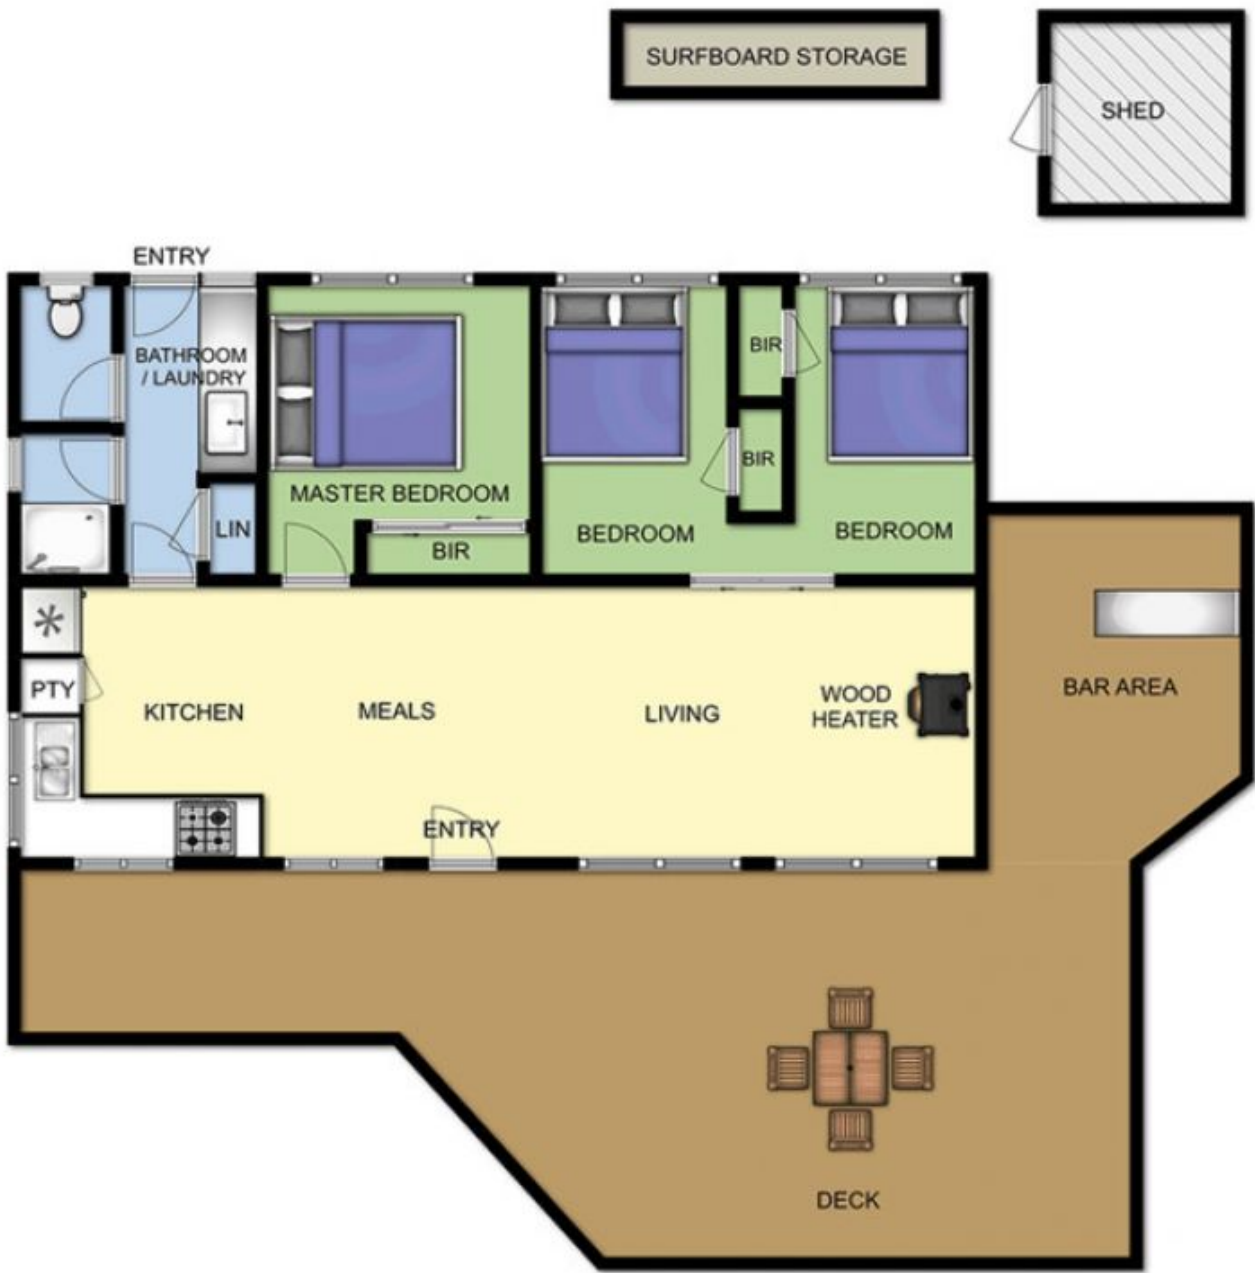

ypa

51 Inala Street RYE VIC

3  1 

Land Size : 543 sqm

View : <https://www.ypa.com.au/7392754>

51 INALA ST RYE

This image is an artistic representation. It is the responsibility of all interested parties to verify all data depicted and omitted.