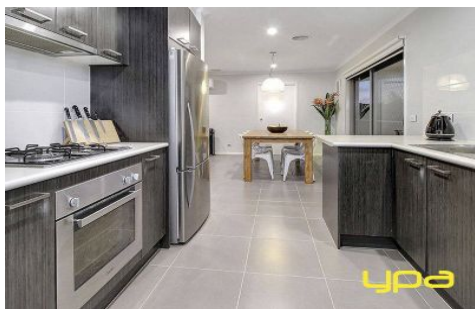

ypa

13/78 Wingara Drive CAPEL SOUND VIC

2  1  1 

View : <https://www.ypa.com.au/7392762>

13/78 WINGARA DVE ROSEBUD WEST

This image is an artistic representation. It is the responsibility of all interested parties to verify all data depicted and omitted.