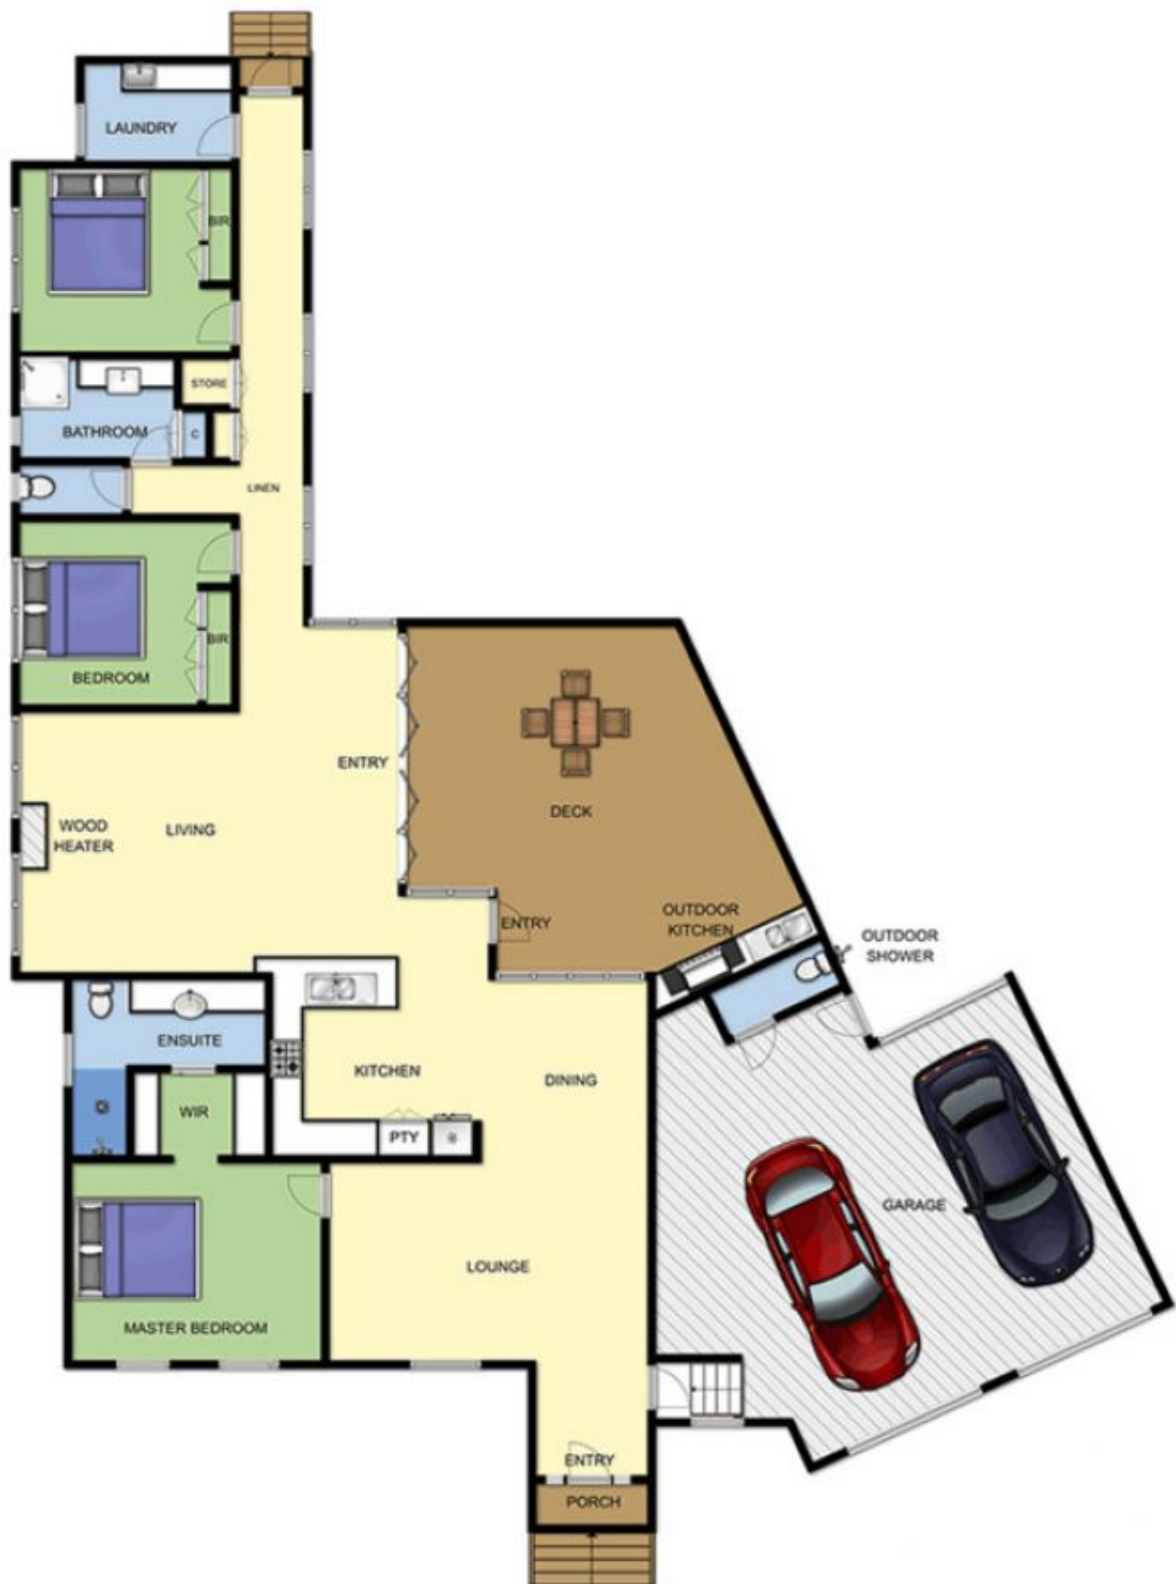

# ypa

14 Plain Street TOOTGAROOK VIC

3  2  3 

Land Size : 800 sqm

View : <https://www.ypa.com.au/7392763>

## 14 PLAIN ST TOOTGAROOK

This image is an artistic representation. It is the responsibility of all interested parties to verify all data depicted and omitted.