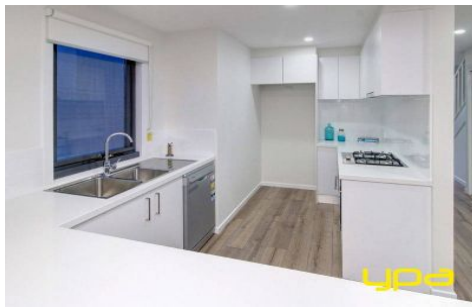

ypa

Unit 2/6 Nerrin Street CAPEL SOUND VIC

4 🚗 3 🚗 2 🚗

View : <https://www.ypa.com.au/7392772>

UPPER LEVEL

MAINLEVEL

6B NERRIN ST ROSEBUD WEST

This image is an artistic representation. It is the responsibility of all interested parties to verify all data depicted and omitted.