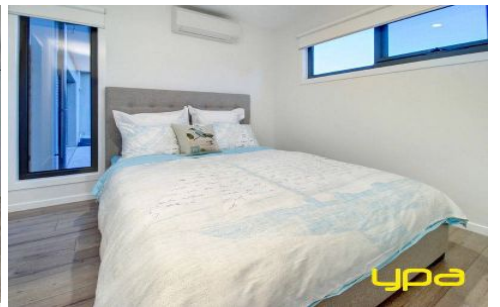

ypa

Unit 2/6 Nerrin Street CAPEL SOUND VIC

4 🚗 3 🚗 2 🚗

View : <https://www.ypa.com.au/7392772>

UPPER LEVEL

MAINLEVEL

6B NERRIN ST ROSEBUD WEST

This image is an artistic representation. It is the responsibility of all interested parties to verify all data depicted and omitted.