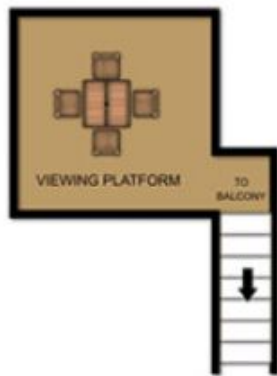

29 Tuerong Street RYE VIC

4  2  2 

Land Size : 597 sqm

View : <https://www.ypa.com.au/7392774>

LOWER LEVEL

MAIN LEVEL

TOP LEVEL

# 29 TUERONG ST RYE

This image is an artistic representation. It is the responsibility of all interested parties to verify all data depicted and omitted.