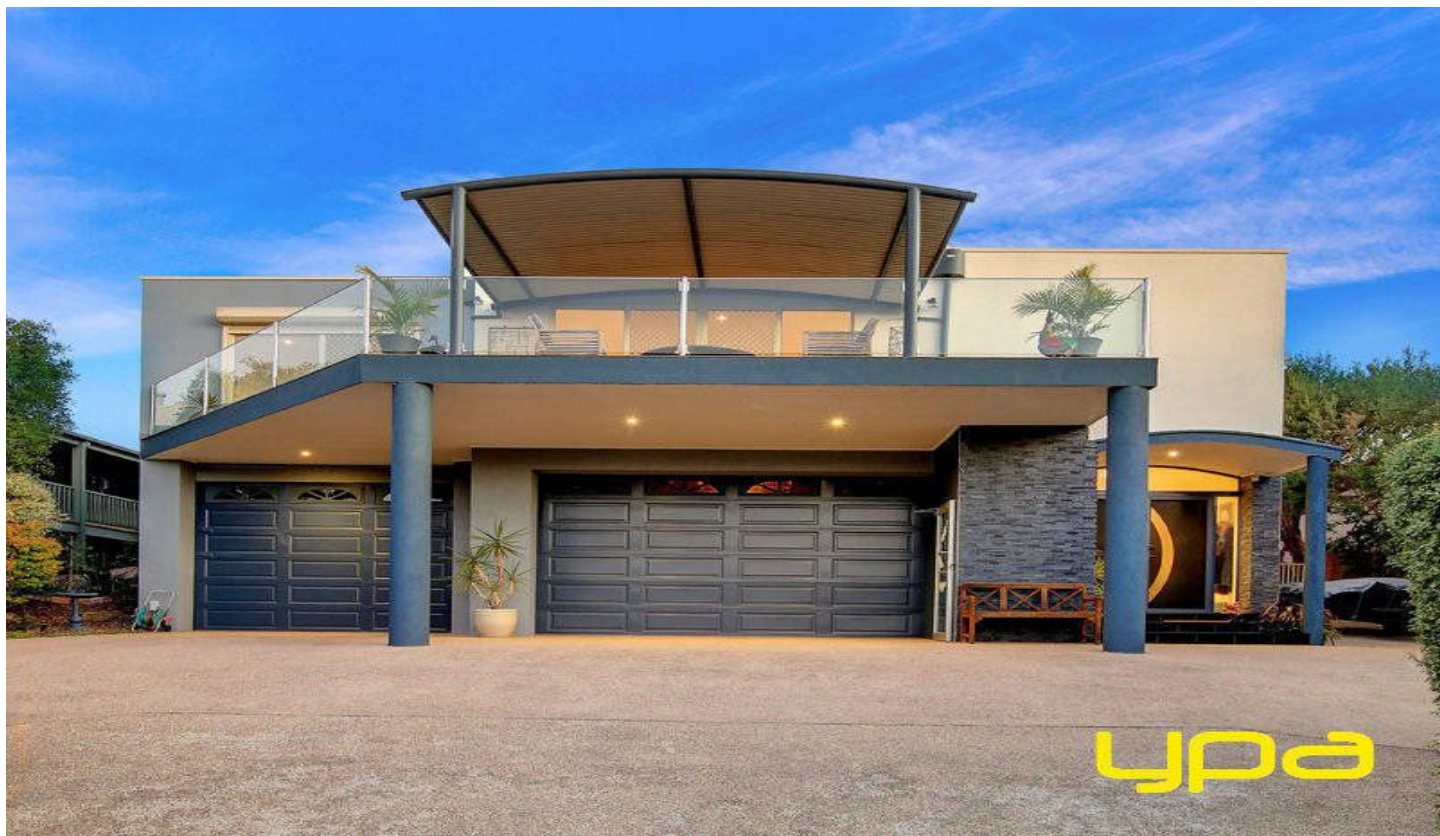

ypa

45 Kareela Drive TOOTGAROOK VIC

4  2  3 

Land Size : 1123 sqm

View : <https://www.ypa.com.au/7392802>

UPPER LEVEL

LOWER LEVEL

45 KAREELA DRIVE TOOTGAROOK