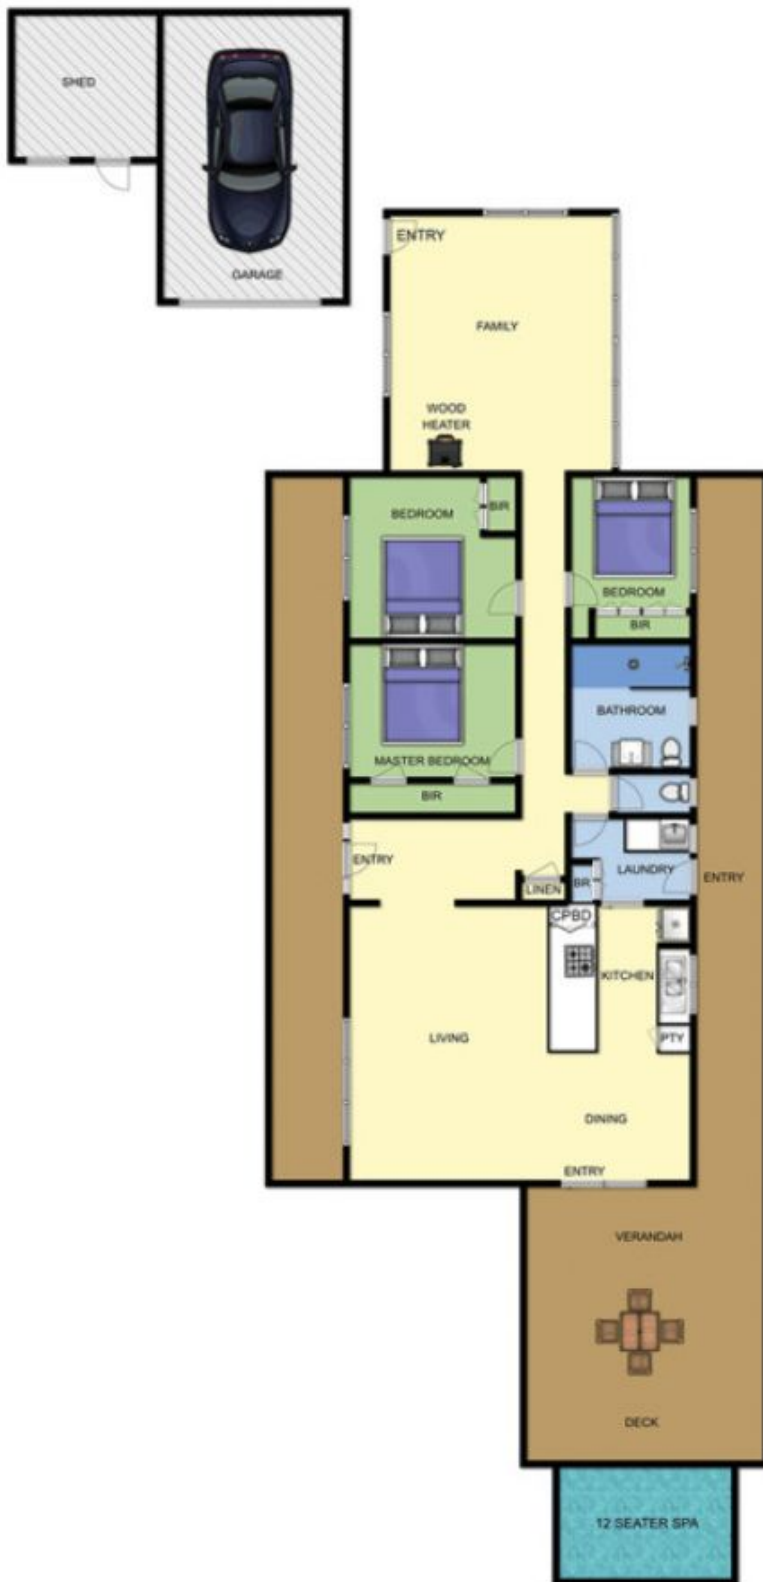

19-21 Yera Crescent RYE VIC

3  1 

Land Size : 1402 sqm

View : <https://www.ypa.com.au/7392811>

Tony Talarico
0420 778 401

19-21 YERA CRES RYE

This image is an artistic representation. It is the responsibility of all interested parties to verify all data depicted and omitted.