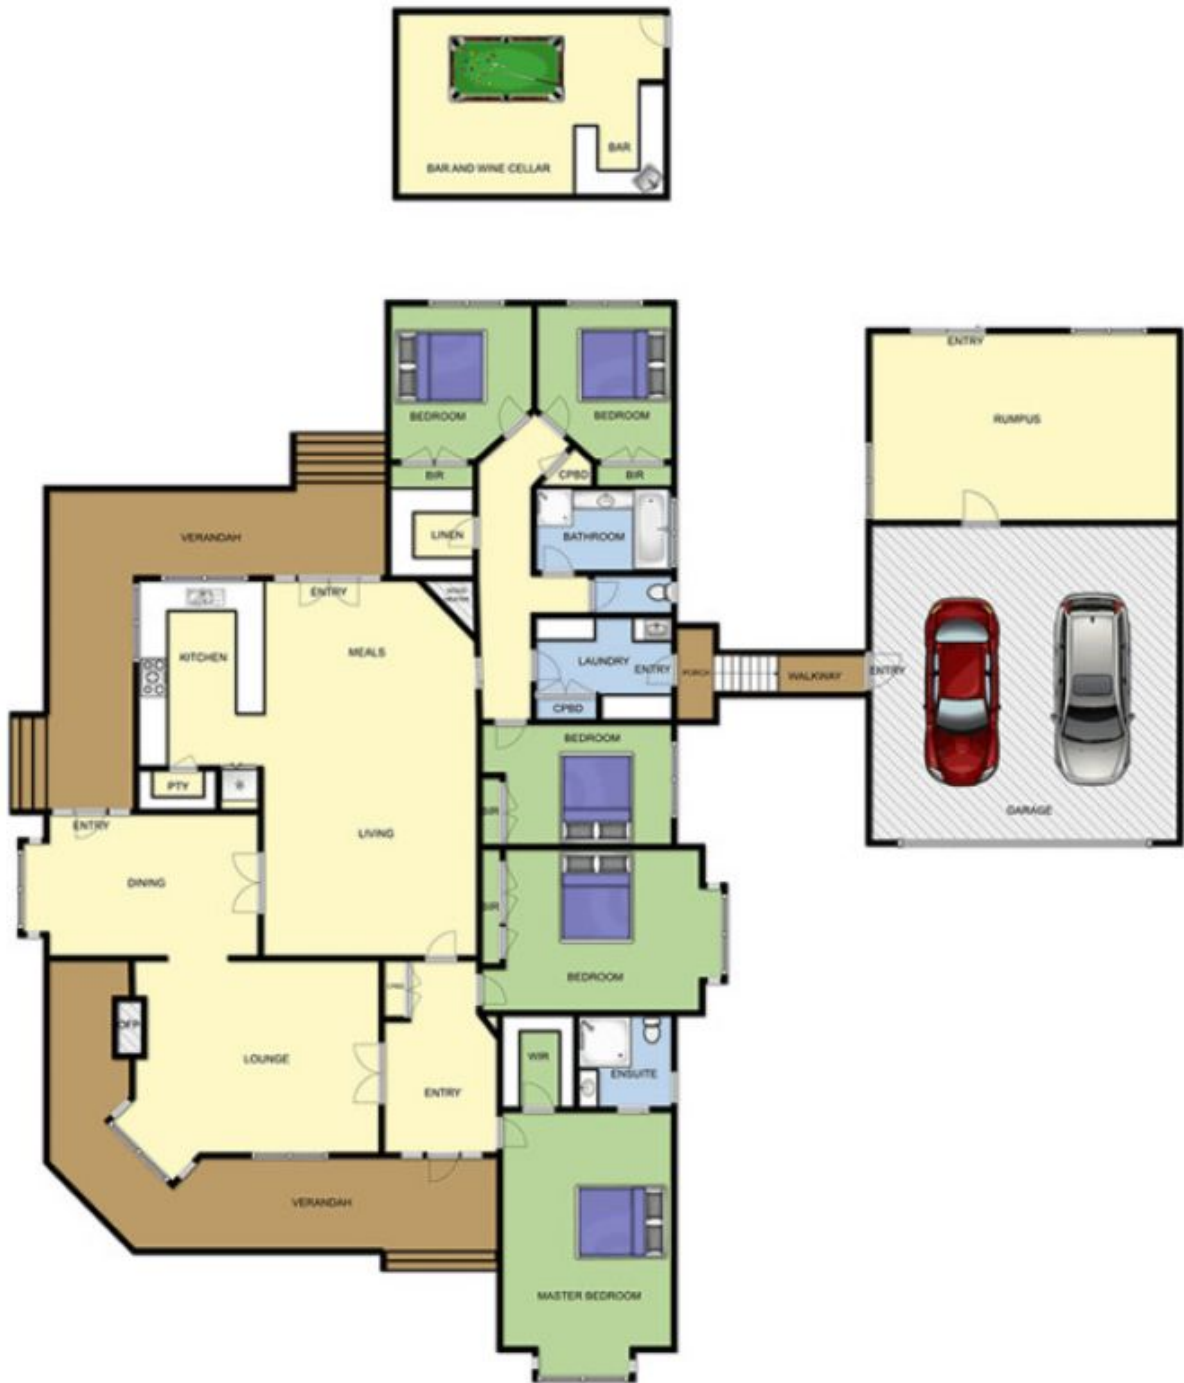

15 Two Bays Drive SOMERVILLE VIC

7  4  5 

Land Size : 8005 sqm

View : <https://www.ypa.com.au/7392859>

Ben Nutbean
0413 125 996

15 TWO BAYS DRIVE SOMERVILLE

This image is an artistic representation. It is the responsibility of all interested parties to verify all data depicted and omitted.

SITE

GUEST HOUSE

15 TWO BAYS DRIVE SOMERVILLE

This image is an artistic representation. It is the responsibility of all interested parties to verify all data depicted and omitted.