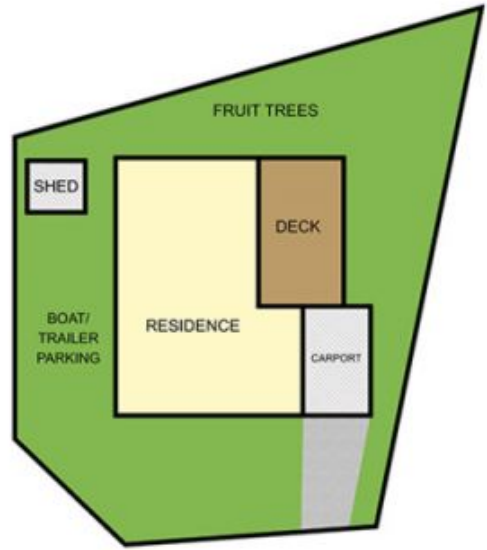

99 Brights Drive RYE VIC

3  2  1 

Land Size : 636 sqm

View : <https://www.ypa.com.au/7392984>

Jade Springer
0437 410 791

RESIDENCE

99 BRIGHTS DRIVE RYE

This image is an artistic representation. It is the responsibility of all interested parties to verify all data depicted and omitted.